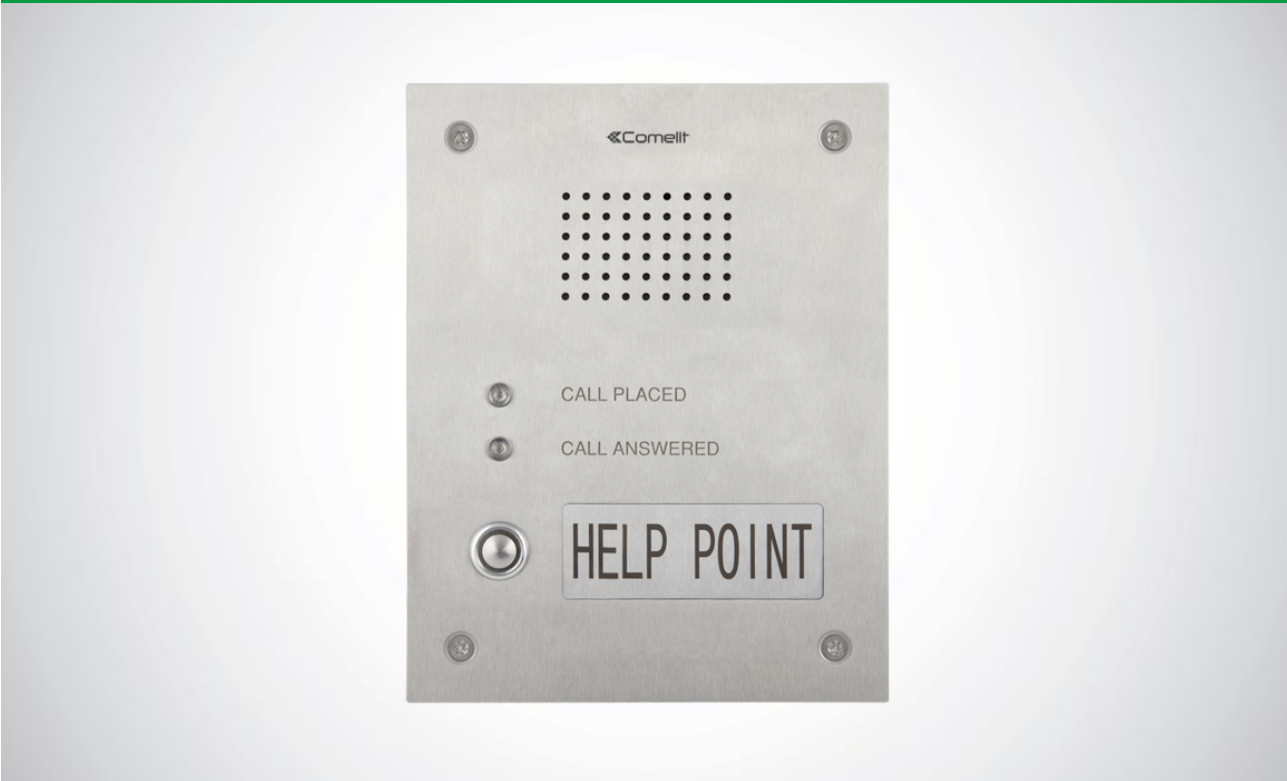

3460HA

AUDIO HELP POINT PUSHBUTTON ENTRANCE PANEL. VIP SYSTEM

Stainless steel entrance panel with a single call button and indicator LEDs for call forwarded and call answered. Complete with POE audio module for ViP system and flush-mounted box. "HELP POINT" model. Can be wall-mounted using accessory Art. 3461. Dimensions 229x180x3 mm. Product certified IP54.

3460HA

AUDIO HELP POINT PUSHBUTTON ENTRANCE PANEL. VIP SYSTEM

MAIN FEATURES

Material:	Stainless steel
Audio system:	Yes
Wall-mounted:	Yes
Signaling LED:	Yes
Buttons to call:	Yes
IP protection rating:	IP54

GENERAL DATA

Product height (inch):	9.02
Product width (inch):	7.09
Product depth (inch):	0.12

COMPATIBILITY

Vip system:	Yes
-------------	-----

3460HA

AUDIO HELP POINT PUSHBUTTON ENTRANCE PANEL. VIP SYSTEM

Stainless steel surface-mounted column. To be finished with an emergency entrance panel and flashing light.
Users in difficulty can use the call button on the entrance panel to send a call to request help from the emergency services. Dimensions: 250x702x100 mm