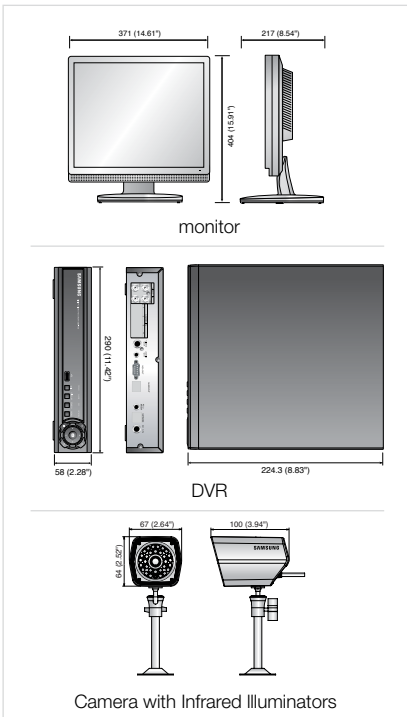

Dimensions

Unit : mm (inch)

Specifications

Camera	
Day/Night	Auto (Electrical) /Color/ B/W
Input Voltage	DC 12V
Imaging Device	CCD
Weather Resistant	IP66
Resolution	600TVL
S/N Ratio	50dB
Signal Output	Composite Video : MINI DIN TYPE (JACK)
Lens	Focal Length : 3.8mm Aperture(F) : 2.0
color/Body	White/Metal
Infrared LED	30 EA

Monitor	
DISPLAY	
Screen Size	17"
Max. Resolution	1,280 x 1,024@60Hz
Brightness	250cd/m2
Contrast Ratio	1,000 : 1
Viewing Angle (H/V)	160° / 160°
Response Time	5ms
Connector	One(1) Analog RGB 15-pin D-sub
Electrical	
Input Voltage	AC100 ~ 240V (50/60Hz)
Power consumption	Type 23W

DVR		
DISPLAY		
Video	Inputs Resolution	
	4 Composite video 0.5-1 Vpp, 75 ohm automatic termination, DIN type 4ea NTSC : 704 x 480 / PAL : 704 x 576	
Live	Frame Rate	
	Resolution	
	NTSC : Up to 30fps@704 x 480 / PAL : Up to 25fps@704 x 576 NTSC : Up to 60fps@704 x 240 / PAL : Up to 50fps@704 x 288 NTSC : Up to 120fps@352 x 240 / PAL : Up to 100fps@352 x 288 NTSC : 704 x 480 / PAL : 704 x 576	
	Multi Screen Display 1 / 4 / Sequence	
PERFORMANCE		
Operating System	Embedded	
	Compression	
	Linux H.264	
Recording	Record Rate	
	Mode	
	NTSC : Up to 30fps@704 x 480 / PAL : Up to 25fps@704 x 576 NTSC : Up to 60fps@704 x 240 / PAL : Up to 50fps@704 x 288 NTSC : Up to 120fps@352 x 240 / PAL : Up to 100fps@352 x 288 PAL : Manual, Schedule (Continuous/Event), Event (Pre/Post), Time lapse (1/2/3/7/15/30fps) PAL : Manual, Schedule (Continuous/Event), Event (Pre/Post), Time lapse (1/2/3/7/15/25fps)	
Search & Playback	Search Mode	
	Playback Function	
	Date/time, Event Forward, Rewind, Step forward/backward	
Storage	Internal HDD	
	USB (Back up)	
	1 SATA 500G Hard Disk Drive 2 ports	
Security	Password Protection	
	Data Authentication	
	1 Admin, 7 User, User can be assigned authority for function Watermark	
INTERFACE		
Monitors	VGA	
	Main Composite	
	Analog RGB 800 x 600 resolution BNC, 1 Vp-p, 75 ohm	
Audio	Inputs	
	Output	
	Compression	
	Sampling Rate	
	4 Line 1 Line G.711 64Kbps	
Alarm	Inputs	
	Outputs	
	Terminal 4 inputs Terminal 1 relay outputs, NO/NC	
Connections	Remote Notification	
	Ethernet	
	Notification via e-mail 1 RJ-45 10/100 Base-T	
	USB 2.0, 2 ports	
Accessory	Mouse, Remote controller	
GENERAL		
Electrical	Input Voltage	
	Power Consumption	
	100 ~ 240V AC ±10%, 50/60Hz 26W	
Environmental	Operating Temperature	
	Operating Humidity	
	Dimensions (WxHxD)	
	+0°C ~ +40°C (+32°F ~ +104°F) 10% ~ 85%RH 290 x 58 x 224mm (11.42" x 2.28" x 8.83")	
Mechanical	Accessory Kit Weight	
		6.3Kg (13.89 lb)

Accessory

Standard Accessories

camera & bracket	4 pcs	power cable	1 pc
60ft Extension cable	4 pcs	remote control	1 pc
user manual	1 pc	quick guide	1 pc
VGA cable	1 pc	mouse	1 pc
network setup guide	1 pc	ethernet cable	1pc
battery	2 pcs