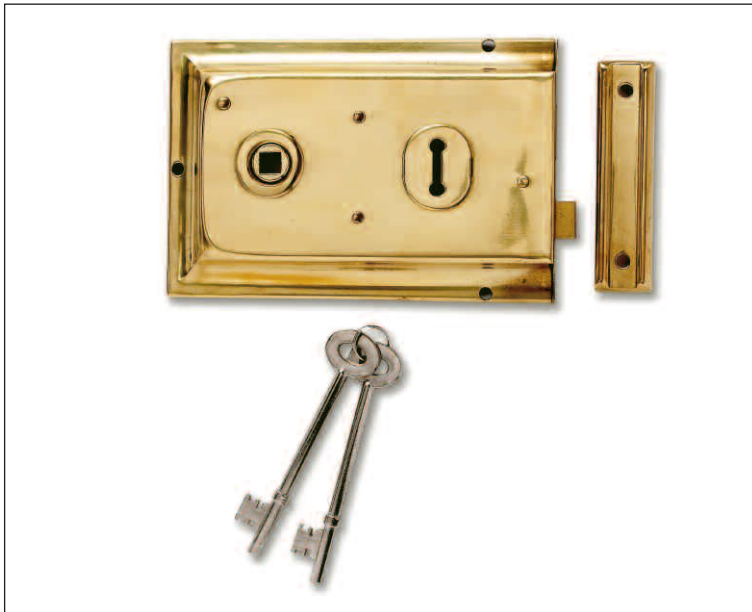

334 Rimlock 156mm x 104mm

- Operation by key and handle from either side of the door
- One turn of the key deadlocks the bolt
- For use with rim knobs

Item No	Product Code	Item Description	Finish	Packaging
60334305166	P-334-PB	P334 RIM LOCK	Brass	Clam Pack
60334305162	P-334-CH	P334 RIM LOCK	Chrome	Clam Pack
60334305077	P-334-GRY	P334 RIM LOCK	Grey	Clam Pack
60334305078	P-334-BK	P334 RIM LOCK	Black	Clam Pack