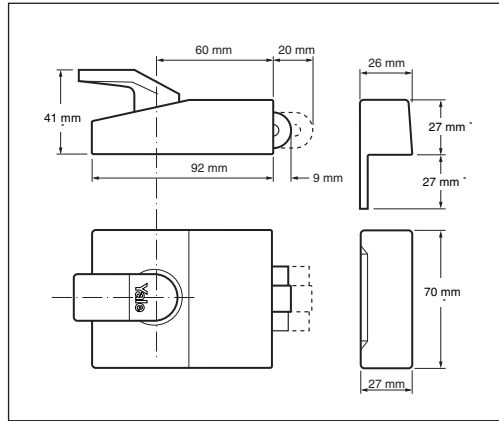

81 Rollerbolt Nightlatch

10
YEAR
GUARANTEE

60MM
BACKSET

- Rollerbolt operation for push/pull action
- Ideal for flat entrance doors
- Prevents accidental lock out
- Keyblank number: B-1109-KEY

Item No	Product Code	Item Description	Finish	Packaging
630081001722	B-81-DMG-PB-60	81 DEADLOCK DMG PB CYL	DMG	Boxed
630081001729	B-81-DMG-SC-60	81 DEADLOCK DMG SC CYLS	DMG	Boxed