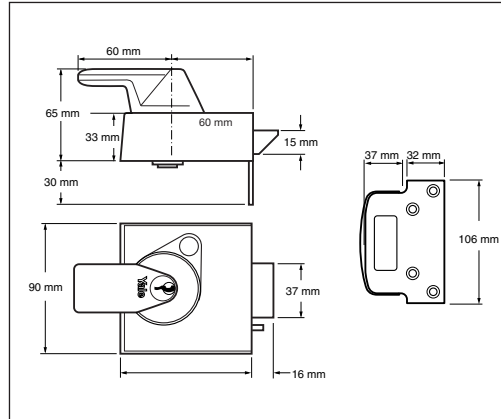

BS3 British Standard Nightlatch 60mm

- Kitemarked to BS 8621:2007
- This product has been approved by the Police Secured by Design initiative
- Handle cannot be locked from the inside allowing for ease of escape in case of emergency
- Latch automatically deadlocks on closing the door
- Snib function enables the latch to be held back
- 20mm bolt
- Anti-carding
- Includes 6 pin high performance cylinder
- Keyblank number: X-Tech-Keyblank

Item No	Product Code	Item Description	Finish	Packaging
P-BS3-BLX-PB-60	P-BS3-BLX-PB-60	EMERGENCY ESCAPE LOCK BS8621	Brasslux	Clam Pack
P-BS3-CH-CH-60	P-BS3-CH-CH-60	EMERGENCY ESCAPE LOCK BS8621	Chrome	Clam Pack