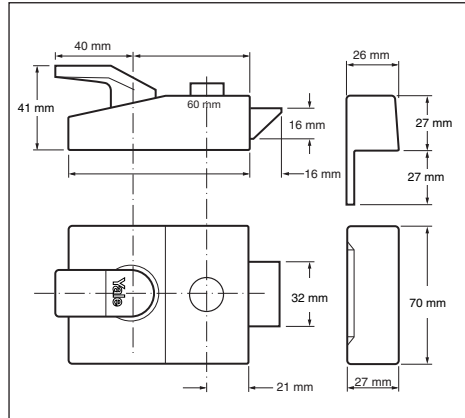

89 Deadlocking Standard Nightlatch 60mm

10
YEAR
GUARANTEE

60MM
BACKSET

- Inside handle can be deadlocked by a reverse turn of the key in the cylinder
- Snib function enables the latch to be held back or deadlocked internally
- Keyblank number: B-1109-KEY

Item No	Product Code	Item Description	Finish	Packaging
630089001162	B-89-CH-CH-60	89 SECURITY LOCK CH	Chrome	Boxed
630089001542	B-89-BLX-PB-60	89 SECURITY LOCK BRASSLUX	Brasslux	Boxed
630089001702	B-89-DMG-PB-60	89 SECURITY LOCK DMG PB CYL	DMG	Boxed
630089001709	B-89-DMG-SC-60	89 SECURITY SC CYL ALUM BOLT	DMG	Boxed
630089005162	P-89-CH-CH-60	P89 SECURITY LOCK CH	Chrome	Clam Pack
630089005542	P-89-BLX-PB-60	P89 SECURITY LOCK BRASSLUX	Brasslux	Clam Pack
630089005702	P-89-DMG-PB-60	P89 SECURITY LOCK DMG PB CYL	DMG	Clam Pack
630089005709	P-89-DMG-SC-60	P89 SECURITY LOCK DMG SC CYL	DMG	Clam Pack
630089205108	P-89KC-DMG-60	P89KC LATCH DMG (LESS CYLINDER)	DMG	Clam Pack
630089205174	P-89KC-BLX-60	P89BKC LATCH BRASSLUX (LESS CYLINDER)	Brasslux	Clam Pack