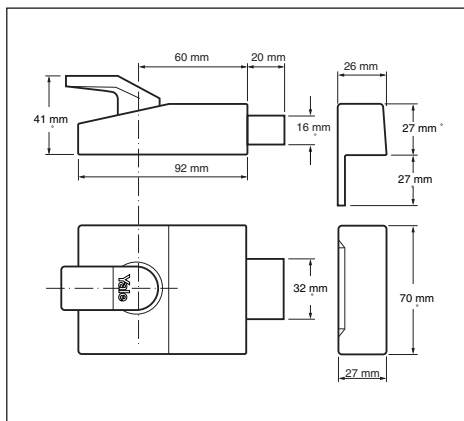

82 Deadbolt Nightlatch

10
YEAR
GUARANTEE

60MM
BACKSET

- Deadbolt operation with no immediate latching action
- Keyblank number: B-1109-KEY

Item No	Product Code	Item Description	Finish	Packaging
630082001722	B-82-DMG-PB-60	82 DEADLOCK DMG PB CYL	DMG	Boxed
630082001729	B-82-DMG-SC-60	82 DEADLOCK DMG SC CYL	DMG	Boxed