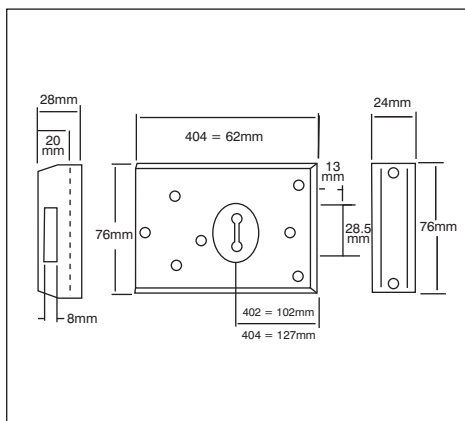

402 Rimlock 62mm x 76mm

- Operation by key from either side of the door
- One turn of the key deadlocks the bolt
- Narrow case design

Item No	Product Code	Item Description	Finish	Packaging
60402305025	P-402-PB	P402 RIM LOCK	Brass	Clam Pack
60402305162	P-402-CH	P402 RIM LOCK	Chrome	Clam Pack
60402305077	P-402-GRY	P402 RIM LOCK	Grey	Clam Pack
P-402-BK	P-402-BK	P402 RIM LOCK	Black	Clam Pack