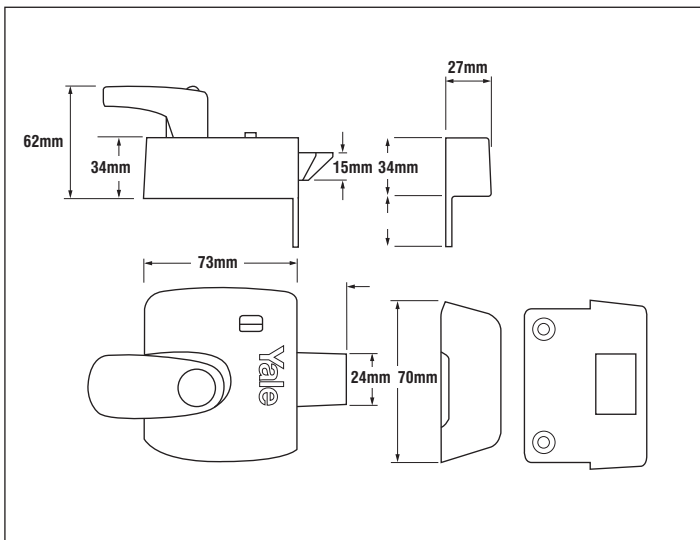

X9 Nightlatch

- Push and turn handle prevents the lock being opened accidentally by a child
- Snib indicator shows when the latch is deadlocked
- Snib function enables the latch to be held back or deadlocked internally
- 24mm bolt
- Includes 6 pin high performance cylinder
- Keyblank number: X-Tech-Keyblank

Item No	Product Code	Item Description	Finish	Packaging
P-X9-BLX-PB-40	P-X9-BLX-PB-40	X-TECH N/LATCH BLX PB CYL	Brasslux	Clam Pack
P-X9-BLX-PB-60	P-X9-BLX-PB-60	X-TECH N/LATCH BLX PB CYL	Brasslux	Clam Pack
P-X9-CH-CH-40	P-X9-CH-CH-40	X-TECH N/LATCH CH CH CYL	Chrome	Clam Pack
P-X9-CH-CH-60	P-X9-CH-CH-60	X-TECH N/LATCH CH CH CYL	Chrome	Clam Pack
P-X9-DMG-PB-40	P-X9-DMG-PB-40	X-TECH N/LATCH DMG PB CYL	DMG	Clam Pack
P-X9-DMG-PB-60	P-X9-DMG-PB-60	X-TECH N/LATCH DMG PB CYL	DMG	Clam Pack