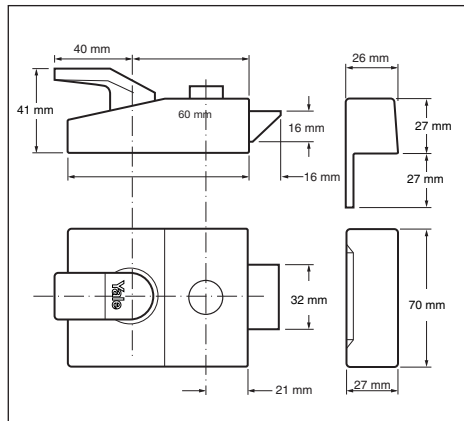

88 Standard Nightlatch 60mm

10
YEAR
GUARANTEE

60MM
BACKSET

- Snib function enables the latch to be held back or deadlocked internally
- Keyblank number: B-1109-KEY

Item No	Product Code	Item Description	Finish	Packaging
630088001702	B-88-DMG-PB-60	88 STANDARD DMG PB CYL	DMG	Boxed
630088001709	B-88-DMG-SC-60	88 STANDARD DMG SC CYL	DMG	Boxed
630088005702	P-88-DMG-PB-60	P88 STANDARD DMG PB CYL	DMG	Clam Pack