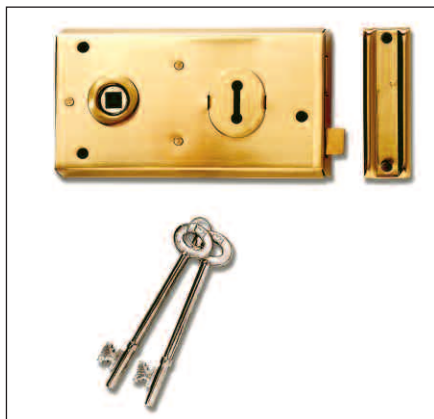

401 Rimlock 138mm x 76mm

- Operation by key and handle from either side of the door
- One turn of the key deadlocks the bolt
- For use with rim knobs

Item No	Product Code	Item Description	Finish	Packaging
60401305025	P-401-PB	P401 RIM LOCK	Brass	Clam Pack
60401305162	P-401-CH	P401 RIM LOCK	Chrome	Clam Pack
60401305077	P-401-GRY	P401 RIM LOCK	Grey	Clam Pack
60401305078	P-401-BK	P401 RIM LOCK	Black	Clam Pack