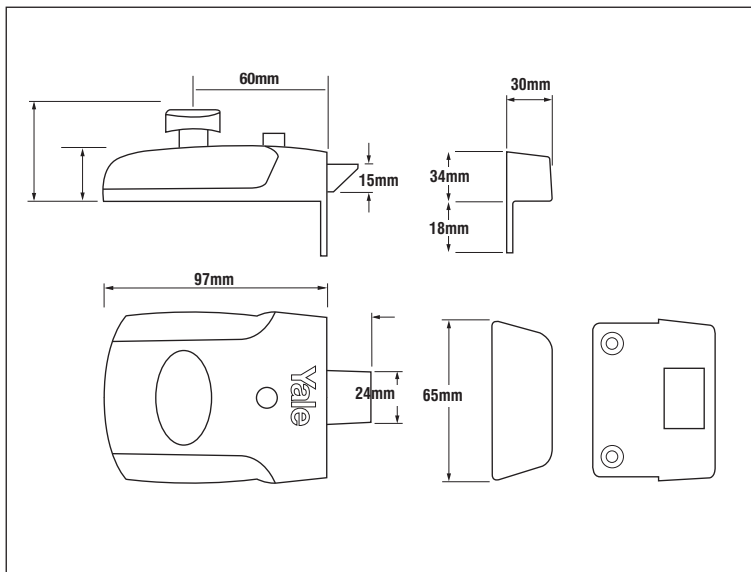

77 Modern Style Nightlatch

10
YEAR
GUARANTEE

60MM
BACKSET

- Snib function enables the latch to be held back or deadlocked internally
- Keyblank number: B-1109-KEY

Item No	Product Code	Item Description	Finish	Packaging
B-77M-BLX-PB-60	B-77M-BLX-PB-60	77 MODERN NIGHTLATCH BLX PB CYL	Brasslux	Boxed
B-77M-CH-CH-60	B-77M-CH-CH-60	77 MODERN NIGHTLATCH CH CH CYL	Chrome	Boxed
B-77M-ENB-PB-60	B-77M-ENB-PB-60	77 MODERN NIGHTLATCH ENB PB CYL	ENB	Boxed
P-77M-BLX-PB-60	B-77M-BLX-PB-60	P77 MODERN NIGHTLATCH BLX PB CYL	Brasslux	Clam Pack
P-77M-BN-CH-60	P-77M-BN-CH-60	P77 MODERN NIGHTLATCH BN CH CYL	Brown	Clam Pack
P-77M-CH-CH-60	P-77M-CH-CH-60	P77 MODERN NIGHTLATCH CH CH CYL	Chrome	Clam Pack
P-77M-ENB-PB-60	P-77M-ENB-PB-60	P77 MODERN NIGHTLATCH ENB PB CYL	ENB	Clam Pack