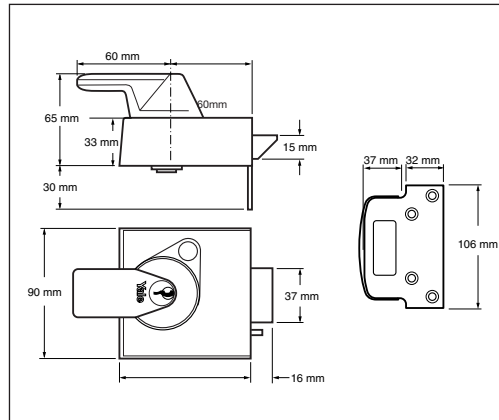

BS1 British Standard Nightlatch 60mm