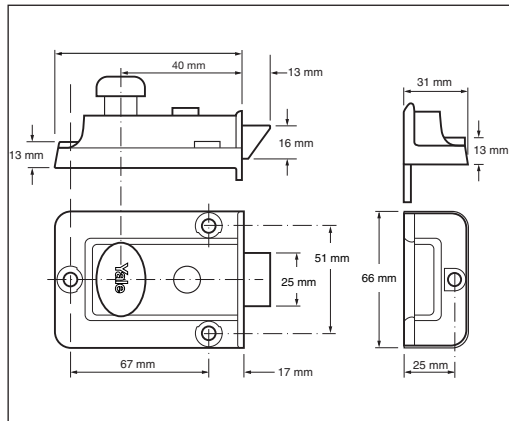

706 Traditional Nightlatch

- Snib function enables the latch to be held back or deadlocked internally
- Keyblank number: B-1109-KEY

10
YEAR
GUARANTEE

40MM
BACKSET

GLASS
PANELLED
DOORS

Item No	Product Code	Item Description	Finish	Packaging
630706101322	B-706-ENB-PB-40	706 NIGHTLATCH PB CYLS	ENB	Boxed