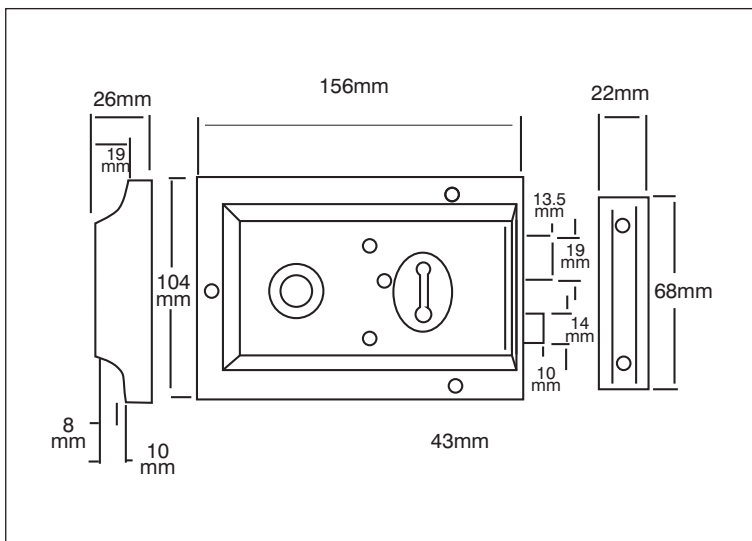

334 Rimlock 156mm x 104mm

- Operation by key and handle from either side of the door
- One turn of the key deadlocks the bolt
- For use with rim knobs

Item No	Product Code	Item Description	Finish	Packaging
60334305166	P-334-PB	P334 RIM LOCK	Brass	Clam Pack
60334305162	P-334-CH	P334 RIM LOCK	Chrome	Clam Pack
60334305077	P-334-GRY	P334 RIM LOCK	Grey	Clam Pack
60334305078	P-334-BK	P334 RIM LOCK	Black	Clam Pack