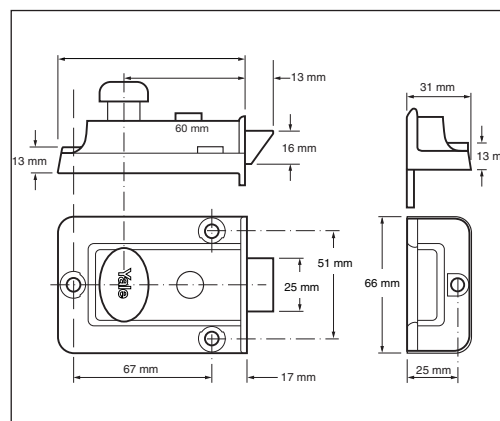

77 Traditional Nightlatch

- Snib function enables the latch to be held back or deadlocked internally
- Keyblank number: B-1109-KEY

10
YEAR
GUARANTEE

60MM
BACKSET

Item No	Product Code	Item Description	Finish	Packaging
630077101162	B-77-CH-CH-60	77 NIGHTLATCH CH	Chrome	Boxed
630077101322	B-77-ENB-PB-60	77 NIGHTLATCH ENB PB CYL	ENB	Boxed
630077101329	B-77-ENB-SC-60	77 NIGHTLATCH ENB SC CYL	ENB	Boxed
630077101542	B-77-BLX-PB-60	77 NIGHTLATCH BRASSLUX	Brasslux	Boxed
630077105162	P-77-CH-CH-60	P77 NIGHTLATCH CH	Chrome	Clam Pack
630077105322	P-77-ENB-PB-60	P77 NIGHTLATCH ENB PB CYL	ENB	Clam Pack
630077105329	P-77-ENB-SC-60	P77 NIGHTLATCH ENB SC CYL	ENB	Clam Pack
630077105542	P-77-BLX-PB-60	P77 NIGHTLATCH BRASSLUX	Brasslux	Clam Pack
630077205105	P-77KC-ENB-60	P77KC TRAD.NIGHTLATCH ENB (LESS CYLINDER)	ENB	Clam Pack