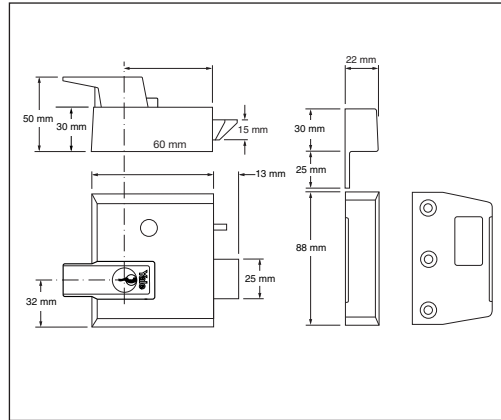

P1 Double Security Nightlatches 60mm

- Internal lockable handle for increased security
- Latch automatically deadlocks on closing the door
- Snib function enables the latch to be held back
- Anti-carding
- Includes 6 pin high performance cylinder
- Keyblank number: X-Tech-Keyblank

Item No	Product Code	Item Description	Finish	Packaging
630001201402	B-1-DMG-PB-60	ONE DOUBLE SECURITY DMG PB CYL	DMG	Boxed
630001201409	B-1-DMG-SC-60	ONE DOUBLE SECURITY DMG SC CY	DMG	Boxed
630001201542	B-1-BLX-PB-60	ONE DOUBLE SECURITY BRASSLUX	Brasslux	Boxed
630001205402	P-1-DMG-PB-60	P1 DOUBLE SECURITY DMG PB CYL	DMG	Clam Pack
630001215542	P-1-BLX-PB-60	P1B DOUBLE SECURITY BRASSLUX	Brasslux	Clam Pack
630001215162	P-1-CH-CH-60	P1 DOUBLE SECURITY CHROME NL	Chrome	Clam Pack