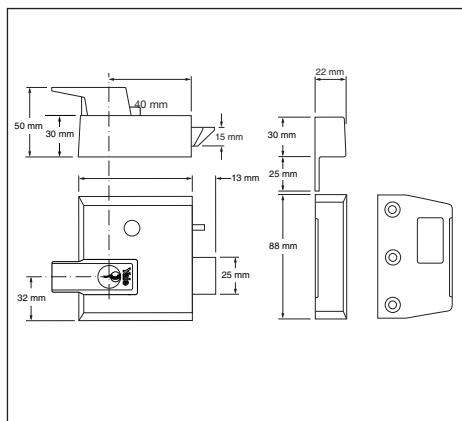

P2 Double Security Nightlatches 40mm

- Internal lockable handle for increased security
- Latch automatically deadlocks on closing the door
- Snib function enables the latch to be held back
- Anti-carding
- Includes 6 pin high performance cylinder
- Keyblank number: X-Tech-Keyblank

Item No	Product Code	Item Description	Finish	Packaging
630002201402	B-2-DMG-PB-40	TWO DOUBLE SECURITY DMG PB CYL	DMG	Boxed
630002201409	B-2-DMG-SC-40	TWO DOUBLE SECURITY DMG SC CYL	DMG	Boxed
630002201542	B-2-BLX-PB-40	TWO DOUBLE SECURITY BRASSLUX	Brasslux	Boxed
630002205402	P-2-DMG-PB-40	P2 DOUBLE SECURITY DMG PB CYL	DMG	Clam Pack
630002215542	P-2-BLX-PB-40	P2B DOUBLE SECURITY BRASSLUX	Brasslux	Clam Pack
630002215162	P-2-CH-CH-40	P2 DOUBLE SECURITY CHROME NL	Chrome	Clam Pack