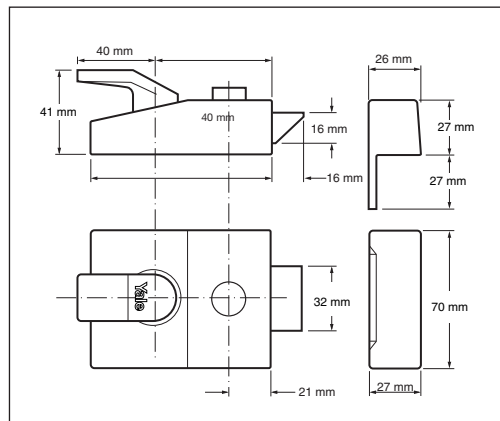

84 Standard Nightlatch 40mm

10
YEAR
GUARANTEE

40MM
BACKSET

GLASS
PANELLED
DOOR

- Snib function enables the latch to be held back or deadlocked internally
- Keyblank number: B-1109-KEY

Item No	Product Code	Item Description	Finish	Packaging
630084001702	B-84-DMG-PB-40	84 STANDARD DMG PB CYL	DMG	Boxed
630084001709	B-84-DMG-SC-40	84 STANDARD DMG SC CYL	DMG	Boxed
630084005702	P-84-DMG-PB-40	P84 STANDARD DMG PB CYL	DMG	Clam Pack