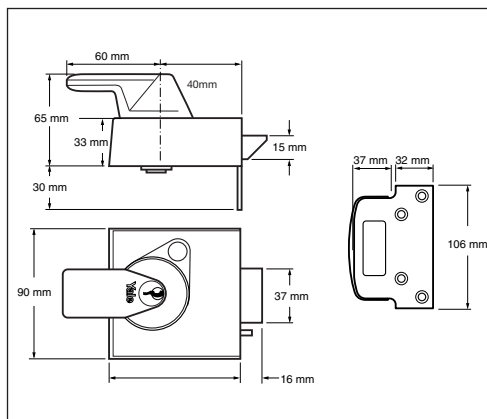

BS2 British Standard Nightlatch 40mm

- Kitemarked to BS 3621:2007. Recommended by insurance companies
- This product has been approved by the Police Secured by Design initiative
- Key operation from the outside. Key and lever handle operation from the inside
- Internal lockable handle for increased security
- Latch automatically deadlocks on closing the door
- Snib function enables the latch to be held back
- 20mm bolt
- Anti-carding
- Includes 6 pin high performance cylinder
- Keyblank number: X-Tech-Keyblank

Item No	Product Code	Item Description	Finish	Packaging
630020005162	P-BS2-CH-CH-40	PBS2 HIGH SECURITY LOCK CH	Chrome	Clam Pack
630020005174	P-BS2-BLX-PB-40	PBS2 HIGH SECURITY LOCK BLX	Brasslux	Clam Pack
630020005722	P-BS2-DMG-PB-40	PBS2 HIGH SECURITY LOCK DMG	DMG	Clam Pack