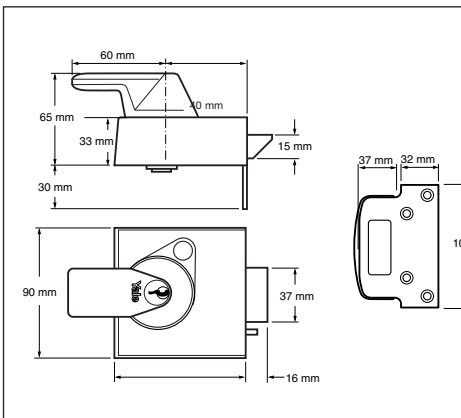

BS4 British Standard Nightlatch 40mm

- Kitemarked to BS 8621:2007
- This product has been approved by the Police Secured by Design initiative
- Handle cannot be locked from the inside allowing for ease of escape in case of emergency
- Latch automatically deadlocks on closing the door
- Snib function enables the latch to be held back
- 20mm bolt
- Anti-carding
- Includes 6 pin high performance cylinder
- Keyblank number: X-Tech-Keyblank

Item No	Product Code	Item Description	Finish	Packaging
P-BS4-BLX-PB-40	P-BS4-BLX-PB-40	EMERGENCY ESCAPE LOCK BS8621	Brasslux	Clam Pack
P-BS4-CH-CH-40	P-BS4-CH-CH-40	EMERGENCY ESCAPE LOCK BS8621	Chrome	Clam Pack