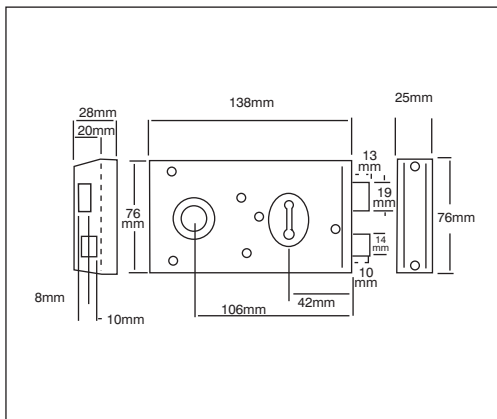

401 Rimlock 138mm x 76mm

- Operation by key and handle from either side of the door
- One turn of the key deadlocks the bolt
- For use with rim knobs

Item No	Product Code	Item Description	Finish	Packaging
60401305025	P-401-PB	P401 RIM LOCK	Brass	Clam Pack
60401305162	P-401-CH	P401 RIM LOCK	Chrome	Clam Pack
60401305077	P-401-GRY	P401 RIM LOCK	Grey	Clam Pack
60401305078	P-401-BK	P401 RIM LOCK	Black	Clam Pack