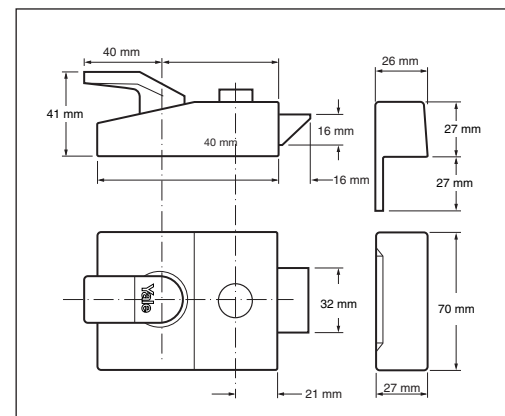

85 Deadlocking Standard Nightlatch 40mm

10
YEAR
GUARANTEE

40MM
BACKSET

GLASS
PANELLED
DOORS

- Inside handle can be deadlocked by a reverse turn of the key in the cylinder
- Snib function enables the latch to be held back or deadlocked internally
- Keyblank number: B-1109-KEY

Item No	Product Code	Item Description	Finish	Packaging
630085001162	B-85-CH-CH-40	85 SECURITY LOCK CH	Chrome	Boxed
630085001542	B-85-BLX-PB-40	85 SECURITY LOCK BRASSLUX	Brasslux	Boxed
630085001702	B-85-DMG-PB-40	85 SECURITY LOCK DMG PB CYL	DMG	Boxed
630085001709	B-85-DMG-SC-40	85 SECURITY LOCK DMG SC CYL	DMG	Boxed
630085005162	P-85-CH-CH-40	P85 SECURITY LOCK CH	Chrome	Clam Pack
630085005542	P-85-BLX-PB-40	P85 SECURITY LOCK BRASSLUX	Brasslux	Clam Pack
630085005702	P-85-DMG-PB-40	P85 SECURITY LOCK DMG PB CYL	DMG	Clam Pack
630085005709	P-85-DMG-SC-40	P85 SECURITY LOCK DMG SC CYL	DMG	Clam Pack
630085205108	P-85KC-DMG-40	P85KC LATCH DMG (LESS CYLINDER)	DMG	Clam Pack
630085205174	P-85KC-BLX-40	P85KC LATCH BRASSLUX (LESS CYLINDER)	Brasslux	Clam Pack