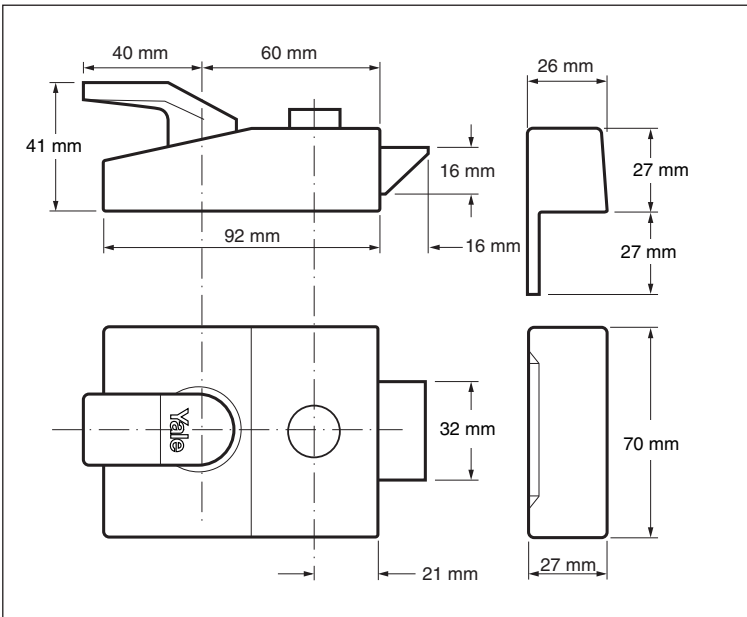

91 Basic Security Nightlatch

10
YEAR
GUARANTEE

60MM
BACKSET

TIMBER/
GLASS
PANEL

- Non deadlocking
- Ideal for hotels
- The slide button will retain the bolt in the withdrawn position

Item No	Product Code	Item Description	Finish	Packaging
6300910071702	B-91-DMG-PB-60	91 NIGHTLATCH DMG PB CYL	DMG	Boxed