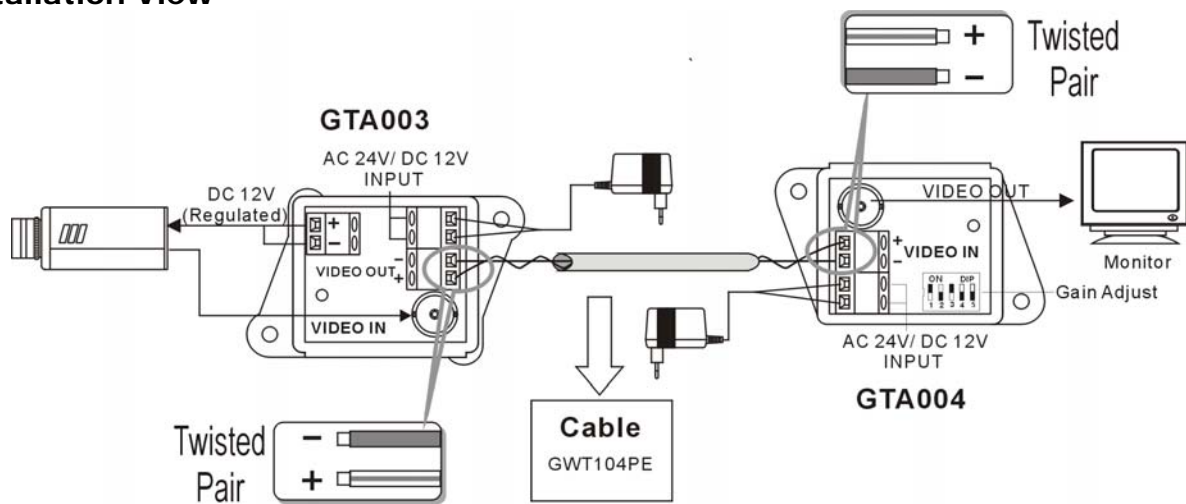

## active twisted pair video transceiver

### Features:

- Transmits full motion colour or monochrome video signal
- Five-position distance range switch to adjust transmission strength
- Monochrome video transmission up to 2.4Km or up to 1.5Km in colour
- Built in transient protection and ground lifting
- AC24V/DC12V dual power
- Red LED: power on / off
- Power supplies included

### Installation View

VIDEO GAIN ADJUSTMENT	Switch 1	0 ~ 300m	Switch 5	1200m ~ 1500m
	Switch 2	300m ~ 600m	Switches 5 & 1	1500m ~ 1800m
	Switch 3	600m ~ 900m	Switches 5 & 2	1800m ~ 2100m
	Switch 4	900m ~ 1200m	Switches 5 & 3	2100m ~ 2400m

	GTA003		GTA004
video input	1 Vp-p, 75 Ω (BNC Connector)	video output	1Vp-p , 75 Ω (BNC Connector)
dc input	AC 24V/ DC 12V	dc input	AC 24V/ DC 12V
dc output for ccd	DC 12V Regulated @ 300mA(max)	power consumption	40mA(max)
power consumption	40mA(max)	recommended cable	Cat 5e Cable 4-pair (24AWG)
dimensions w x h x d	49 x 42 x 45 in mm	dimensions w x h x d	49 x 42 x 45 in mm