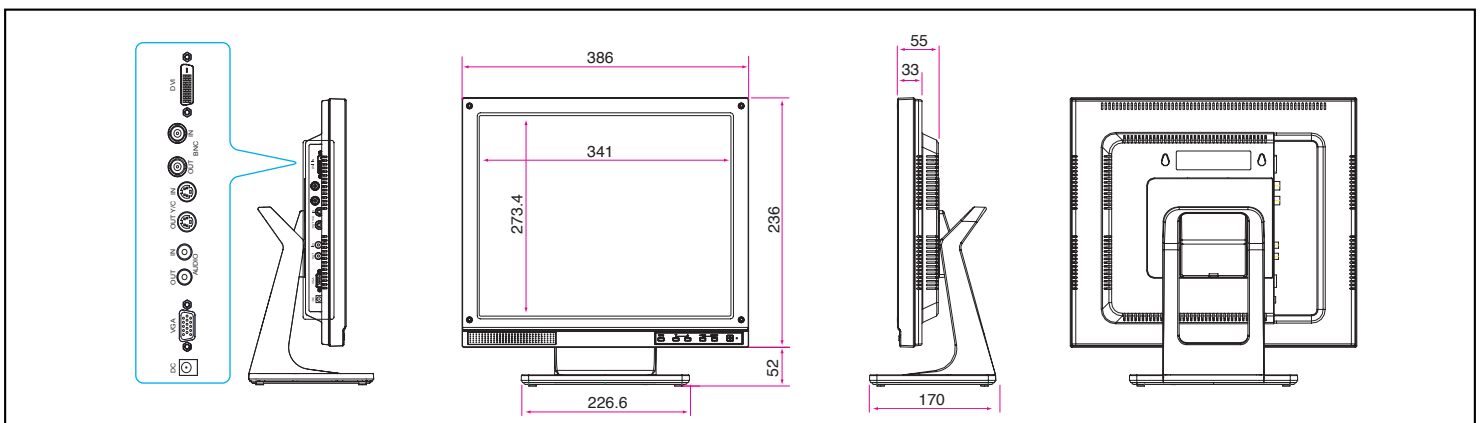

Wall mount Bracket

- Firmly fix on solid wall
- Meets VESA standards Mounting spec. provided is 75mm X 75mm
- Adjusting: 1. Swivel left & right total 180°
  2. LCD monitor swivel 270°
  3. Pivot upwards & downwards
- Holds LCD Monitor up to 12 Kgs

Specification subject to change without notice.