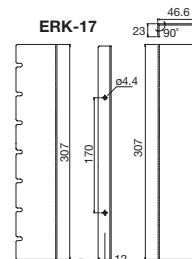

Optional Accessories