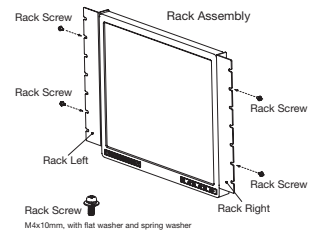

Optional Accessories