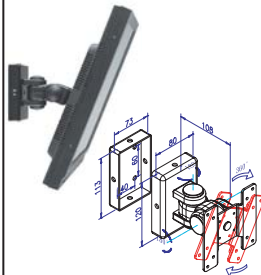

DW-170 (Three knuckles for adjusting)