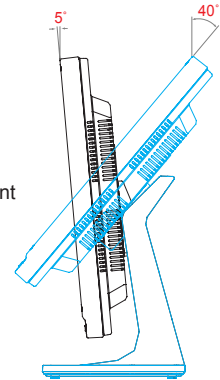

MODEL	LPL-17W01
LCD Display	17" Active Matrix TFT LCD Panel
Pixel pitch	1280(H) × 1024(V) SXGA
Max. Resolution	500TVL
Scan Freq. Horizontal	31.5KHz~80KHz
Vertical	56~75Hz
Contrast	500:1
Brightness	420cd/m <sup>2</sup>
Response Time Tr / Tf	6/2ms
Display Color	16.2M
Viewing Angle L/R	70° (H) / 70° (V)
Viewing Angle Up/Down	70° / 60°
Display Mode	VGA, Video & S-Video, DVI
Signal Connector	VGA In, BNC In/Out, Y/C In/Out, Audio In/Out, DVI(Optional)
Front Control Panel Buttons	Power on / off / Mode / Auto, Up ( Contrast Adjust ), Down ( Brightness Adjust ), Menu.
OSD Menu (VGA)	Brightness, Contrast, H-Position, V-Position, Clock, Phase, Color Temp, User Color R, User Color G, User Color B, OSD H-Pos, OSD V-Pos, Volume, Language, Recall.
(Video)	Color, Tint ( NTSC only ), Brightness, Contrast, Sharpness, Volume, Language, Color Temp, Recall.
Power Input	DC Input: 12V / 4.16A, 50 / 60Hz.
Operating Condition	Temperature: 0°C~ 40°C, Humidity: 20% ~ 90%.
Storage Condition	Temperature: -20°C~ 60°C, Humidity: 20% ~ 90%.
Power Consumption	40W (Max.)
Dimension	386 ( W ) x 388 ( H ) x 170 ( D ) mm
Packing Dimension	519 ( W ) x 507 ( H ) x 244 ( D ) mm
Weight	N.W.: 5.2kgs, G.W.: 7.2kgs
Optional Signal Connector	DVI In, Order Ref.: LPL-17D01

**Stand Base (-5°~40°)**  
Standard Plate With Patent Tilt Adjustment  
-5°~40° is Designed for Different Viewing Angles of Various Applications.

## Wall mount Bracket

- Firmly fix on solid wall
- Meets VESA standards Mounting spec. provided is 75mm X 75mm
- Adjusting: 1. Swivel left & right total 180°  
2. LCD monitor swivel 270°  
3. Pivot upwards & downwards
- Holds LCD Monitor up to 12 Kgs