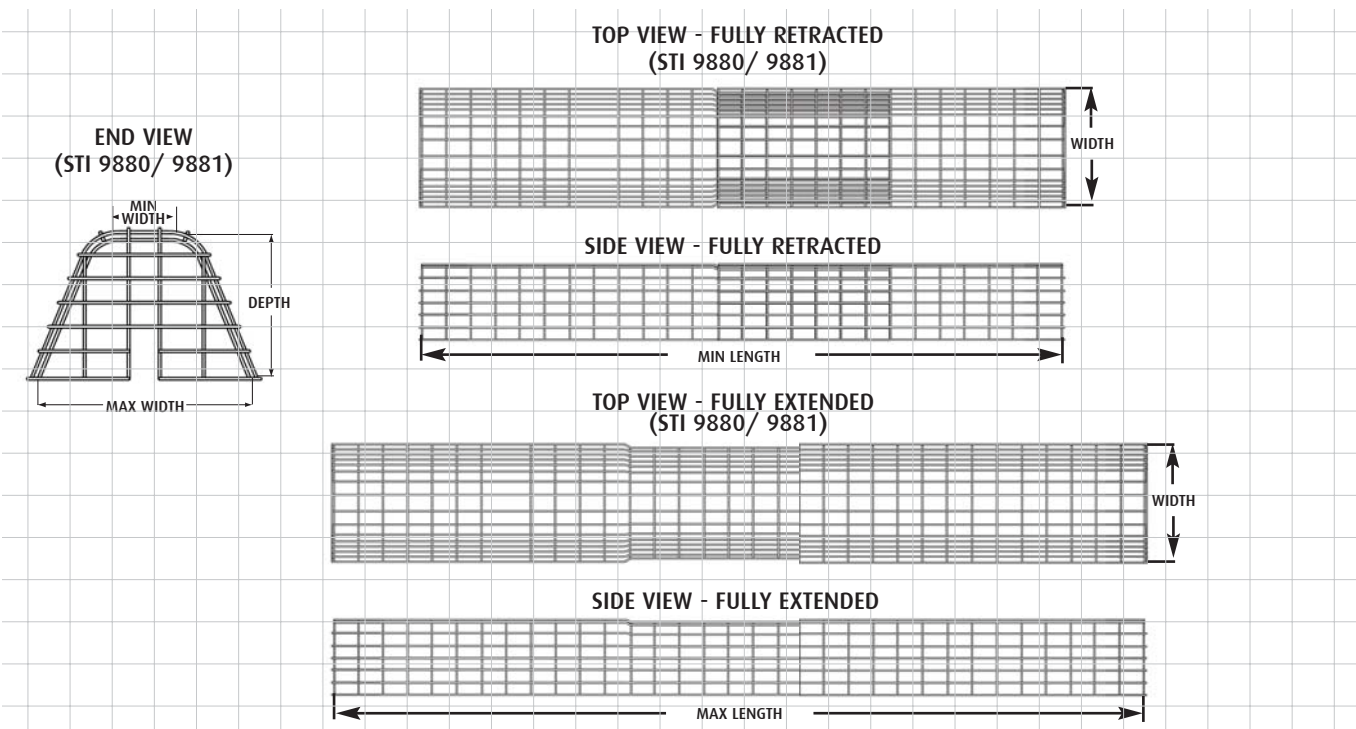

FLUORESCENT LIGHT CAGES

MODELS AVAILABLE

	MIN LENGTH	MAX LENGTH	MIN WIDTH	MAX WIDTH	DEPTH
STI 9880	1200mm	1500mm	110mm	242mm	152mm
STI 9881	1800mm	2400mm	110mm	242mm	152mm

▼ Fluorescent Light cage dimensions and technical information (STI 9880 & STI 9881)