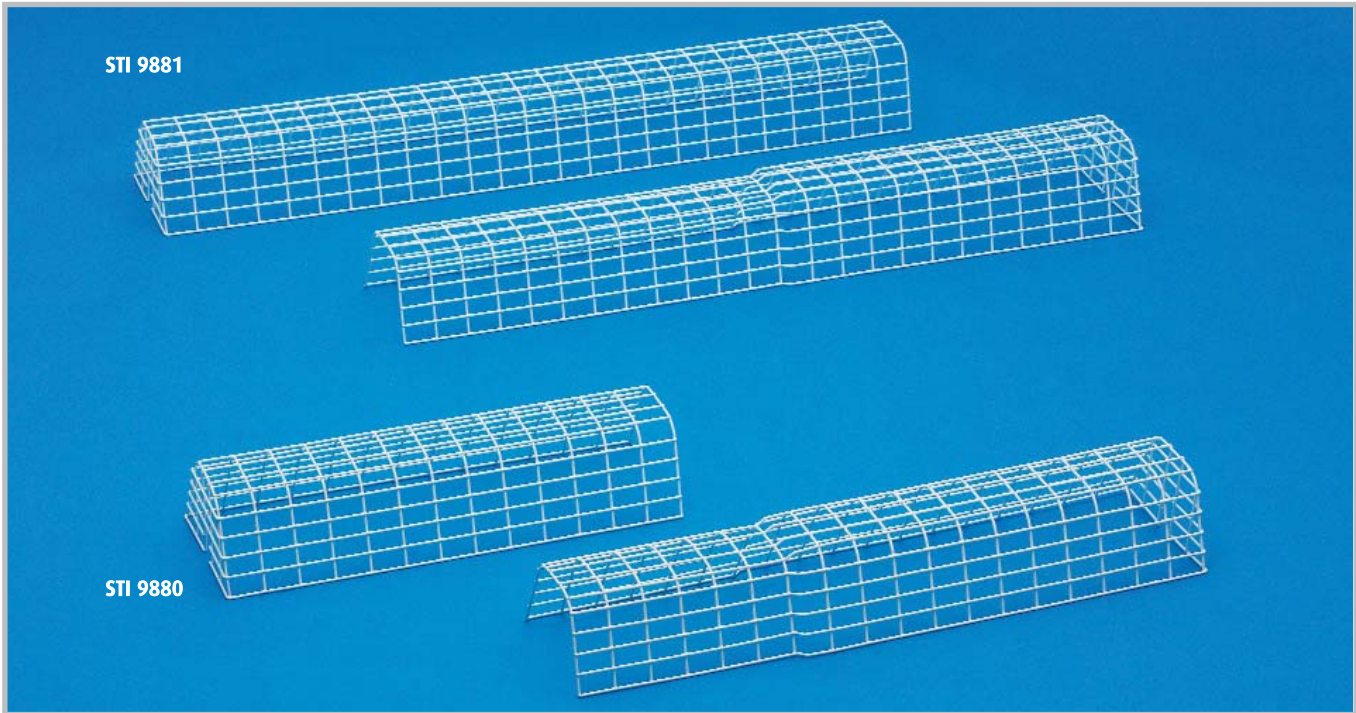

FLUORESCENT LIGHT CAGES

MODELS AVAILABLE

	MIN LENGTH	MAX LENGTH	MIN WIDTH	MAX WIDTH	DEPTH
STI 9880	1200mm	1500mm	110mm	242mm	152mm
STI 9881	1800mm	2400mm	110mm	242mm	152mm

▼ Fluorescent Light cage dimensions and technical information (STI 9880 & STI 9881)