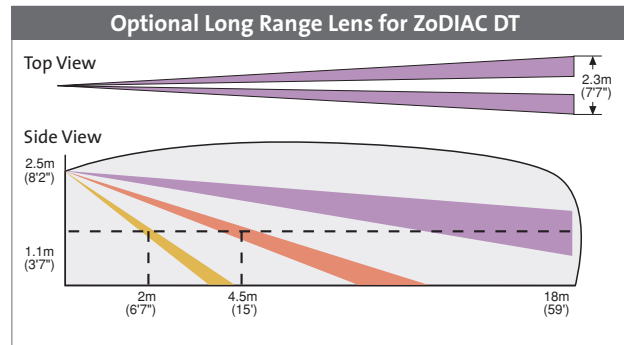

Coverage Legend

ZoDIAC DT / DT-PET ordering information

RK410DT0000A	ZoDIAC DT 12m 10.525GHz
RK410DTP00A	ZoDIAC DT-PET 8m 10.525GHz
RK410DT00UKA	ZoDIAC DT 12m 10.687GHz
RK410DTP0UKA	ZoDIAC DT-PET 8m 10.687GHz
RL407	Long range lens for ZoDIAC DT

ROKONET
R I S C O G R O U P

www.rokonet.com

U.S.A - ROKONET IND. U.S.A Inc. Toll Free: 1-800-344-2025 Tel: +1-914-592-1068 Fax: +1-914-592-1271
E-mail: sales@rokonetusa.com
ENGLAND - ROKONET UK LTD. Toll Free: 0800-269881 Tel: +44-(0)1527-576765 Fax: +44-(0)1527-576816
E-mail: info@rokonet.co.uk
ITALY - ROKONET ELECTRONICS S.R.L. Tel: +39-02-392-5354 Fax: +39-02-392-5131
E-mail: info@rokonet.it
BRAZIL - ROKONET BRASIL LTDA. Tel: +55-21-2496-3544 Fax: +55-21-2496-3547
E-mail: rokonet@rokonet.com.br
ISRAEL - ROKONET ELECTRONICS LTD. Tel: +972(0)3-961-6555 Fax: +972(0)3-961-6584
E-mail: info@rokonet.co.il