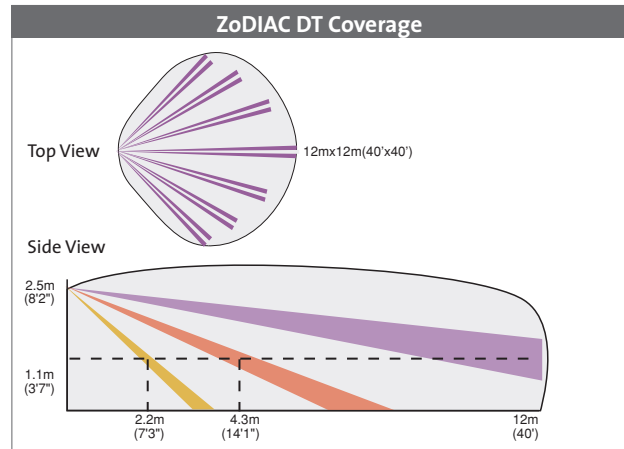

Coverage Legend

ZoDIAC DT / DT-PET ordering information

RK410DT0000A	ZoDIAC DT 12m 10.525GHz
RK410DTP00A	ZoDIAC DT-PET 8m 10.525GHz
RK410DT00UKA	ZoDIAC DT 12m 10.687GHz
RK410DTP0UKA	ZoDIAC DT-PET 8m 10.687GHz
RL407	Long range lens for ZoDIAC DT

ROKONET
R I S C O G R O U P

www.rokonet.com

U.S.A - ROKONET IND. U.S.A Inc. Toll Free: 1-800-344-2025 Tel: +1-914-592-1068 Fax: +1-914-592-1271
E-mail: sales@rokonetusa.com
ENGLAND - ROKONET UK LTD. Toll Free: 0800-269881 Tel: +44-(0)1527-576765 Fax: +44-(0)1527-576816
E-mail: info@rokonet.co.uk
ITALY - ROKONET ELECTRONICS S.R.L. Tel: +39-02-392-5354 Fax: +39-02-392-5131
E-mail: info@rokonet.it
BRAZIL - ROKONET BRASIL LTDA. Tel: +55-21-2496-3544 Fax: +55-21-2496-3547
E-mail: rokonet@rokonet.com.br
ISRAEL - ROKONET ELECTRONICS LTD. Tel: +972(0)3-961-6555 Fax: +972(0)3-961-6584
E-mail: info@rokonet.co.il