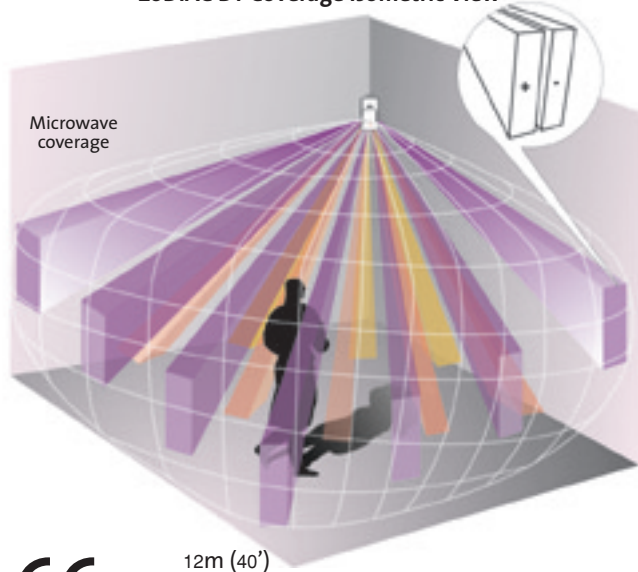

Specifications	ZoDIAC DT	ZoDIAC DT PET
Coverage pattern	12m x 12m(40'x40')	8m (26') 90°
Pet Immunity	Small rodents	Up to a 35kg(75lb) dog
Variable mounting height	2.1m to 2.5m (6'11" to 8'2")	2.1m to 2.4m (6'11" to 7'11")
Operating voltage	9 to 16VDC	
Current consumption	18mA at 12V	
Alarm contact	100 mA ,24V, NC	
Tamper contact	100 mA ,24V, NC	
Alarm time	2.2 seconds minimum	
Optical filtering	White light protection, pigmented lens	
RF immunity	25V/m	
Operating temperatures	-10° to +50°C (+14° to +122°F)	
Storage temperatures	-20° to +50°C (-4° to +122°F)	
Dimensions	10.7x5.8x3.9cm (4.2"x2.3"x1.5")	

ZoDIAC DT

The ZoDIAC DT has an advanced microprocessor core utilizing complex algorithms for ultimate responsiveness and reliability. With a tri-color LED and fully adjustable microwave range, the new ZoDIAC DT detector provides outstanding catch performance together with high false alarm immunity, however harsh the environment.

ZoDIAC DT-PET

The ZoDIAC DT-PET utilizes a custom designed lens combined with advanced algorithms to provide pet immunity up to a 35kg (75lb) dog, with no loss of catch performance.

This sophisticated and stylish detector is the ideal solution for installations with pets.

ZoDIAC DT Coverage Isometric View

© 12/2002 ROKONET Electronics Ltd.