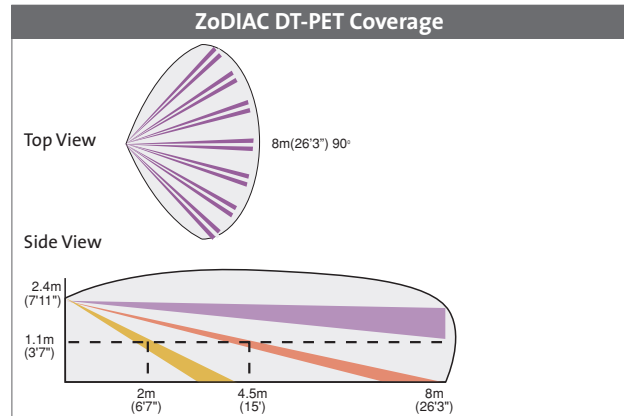

Coverage Legend

ZoDIAC DT / DT-PET ordering information

RK410DT0000A	ZoDIAC DT 12m 10.525GHz
RK410DTP00A	ZoDIAC DT-PET 8m 10.525GHz
RK410DT00UKA	ZoDIAC DT 12m 10.687GHz
RK410DTP0UKA	ZoDIAC DT-PET 8m 10.687GHz
RL407	Long range lens for ZoDIAC DT

ROKONET
R I S C O G R O U P

www.rokonet.com

U.S.A - ROKONET IND. U.S.A Inc. Toll Free: 1-800-344-2025 Tel: +1-914-592-1068 Fax: +1-914-592-1271
E-mail: sales@rokonetusa.com
ENGLAND - ROKONET UK LTD. Toll Free: 0800-269881 Tel: +44-(0)1527-576765 Fax: +44-(0)1527-576816
E-mail: info@rokonet.co.uk
ITALY - ROKONET ELECTRONICS S.R.L. Tel: +39-02-392-5354 Fax: +39-02-392-5131
E-mail: info@rokonet.it
BRAZIL - ROKONET BRASIL LTDA. Tel: +55-21-2496-3544 Fax: +55-21-2496-3547
E-mail: rokonet@rokonet.com.br
ISRAEL - ROKONET ELECTRONICS LTD. Tel: +972(0)3-961-6555 Fax: +972(0)3-961-6584
E-mail: info@rokonet.co.il