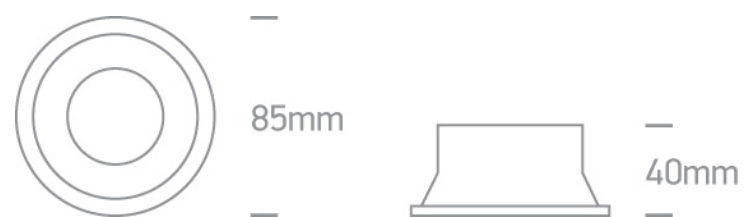

01 Recessed Spots Fixed > The Dark Light Range

10105D4/B

Dark Light Recessed MR16 spot with GU10 lampholder.

Complies with standard EN60598-1 and any other specific standards.

Downloads

Dimensions

Gallery

Physical Specification

Item Group	01 Recessed Spots Fixed
Family	The Dark Light Range
Order Code	10105D4/B
Colour	Black
Material	Aluminium
Shape	Circular
Height	40mm

Diameter	85mm
Cutout Hole Diameter	68mm
Recessed Ceiling	Yes
Depth Required	140mm
Indoor	Yes
Adjustable	No

Illumination Data

Illumination Diagram	
Dark Light	Yes

Packing Info

Box Length	9cm
------------	-----

Box Width	9cm
Box Height	7,5cm
Box Weight	0,162kg
Pcs/Carton	50
Barcode	5291889051534
HS Code	9405409900