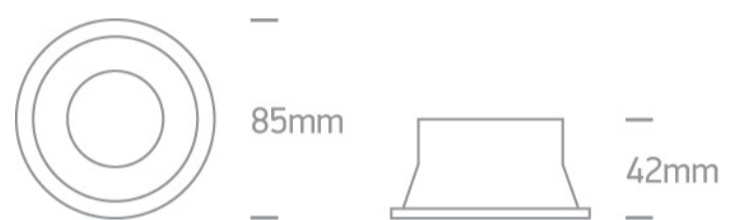

## 10105D5/W

Dark Light Recessed MR16 spot with GU10 lampholder.

Complies with standard EN60598-1 and any other specific standards.

### Dimensions

### Physical Specification

Item Group	01 Recessed Spots Fixed
Family	The Dark Light Range
Order Code	10105D5/W
Colour	White
Material	Aluminium
Shape	Circular
Height	42mm

Diameter	85mm
Cutout Hole Diameter	68mm
Recessed Ceiling	Yes
Depth Required	130mm
Indoor	Yes
Adjustable	No