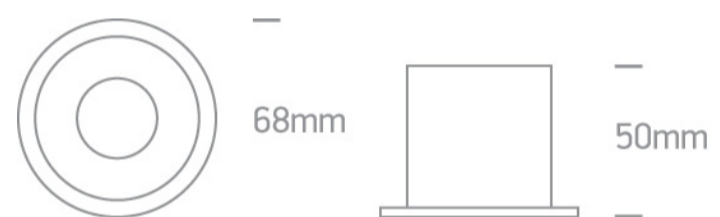

01 Recessed Spots Fixed>Semi Trimless Dark Light Aluminium

10105D8/B/B

Dark Light Recessed MR16 spot with GU10 lampholder.

Complies with standard EN60598-1 and any other specific standards.

Downloads

Dimensions

Physical Specification

Item Group	01 Recessed Spots Fixed
Family	Semi Trimless Dark Light Aluminium
Order Code	10105D8/B/B
Colour	Black
Material	Aluminium
Shape	Circular
Height	50mm
Diameter	68mm
Cutout Hole Diameter	62mm
Recessed Ceiling	Yes
Depth Required	130mm
Indoor	Yes