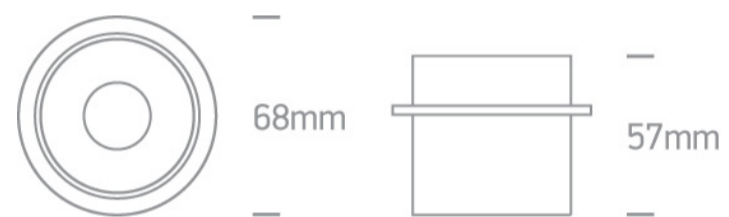

## 10105D9/B/B

Dark Light Recessed MR16 spot with GU10 lampholder.

Complies with standard EN60598-1 and any other specific standards.

### Dimensions

### Physical Specification

Item Group	01 Recessed Spots Fixed
Family	Recessed Cylinders Aluminium
Order Code	10105D9/B/B
Colour	Black
Material	Aluminium
Shape	Circular
Height	57mm
Diameter	68mm
Cutout Hole Diameter	62mm
Recessed Ceiling	Yes
Depth Required	100mm
Indoor	Yes