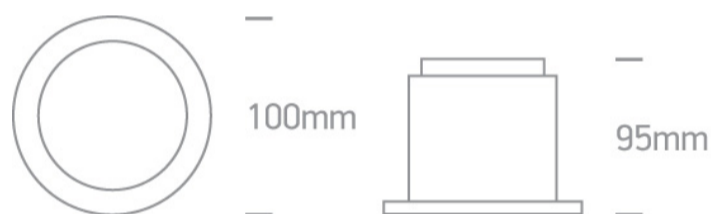

06 Downlights Fixed LED>Dark Light Downlights

10105E/AL/C

5W LED Dark Light recessed spot IP40.

Requires 500mA driver.

Complies with standard EN60598-1 and any other specific standards.

Downloads Dimensions

Gallery

Physical Specification

Item Group	06 Downlights Fixed LED
Family	Dark Light Downlights
Order Code	10105E/AL/C
Colour	Aluminium
Material	Natural Aluminium
Shape	Circular
Height	95mm

Diameter	100mm
Cutout Hole Diameter	85mm
Recessed Ceiling	Yes
Depth Required	110mm
Indoor	Yes
Adjustable	No

Electrical Characteristics

Fitting

Input Type	Constant Current
Input Current	500mA
Safety Class	
Power(Watts)	5W
IP Rating	IP40
Light Source	LED built in
LED Type	COB
LED Brand	Cree
Cable Length	40cm
F Mark	

Illumination Data

Colour Temperature	4000K
Lumen Output	375lm
Light Efficiency	75lm/W
CRI	80
Illumination Diagram	
Dark Light	Yes

Packing Info

Box Length	11cm
Box Width	11cm
Box Height	11cm
Box Weight	0,45kg
Pcs/Carton	20
Barcode	5291889032878
HS Code	9405409900