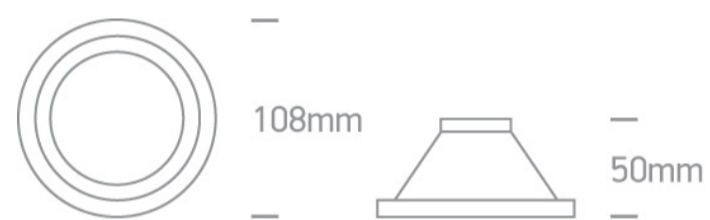

01 Recessed Spots Fixed > The Dark Light Range 12V

10105F/MC

Recessed dark light MR16 spot with adjustable ring and GU5.3 lampholder.

Complies with standard EN60598-1 and any other specific standards.

Downloads

Dimensions

Gallery

Physical Specification

Item Group	01 Recessed Spots Fixed
Family	The Dark Light Range 12V
Order Code	10105F/MC
Colour	Brushed Chrome
Material	Steel
Shape	Circular
Height	50mm

Diameter	108mm
Cutout Hole Diameter	90mm
Recessed Ceiling	Yes
Depth Required	90mm
Indoor	Yes
Adjustable	1 Direction

Electrical Characteristics

Fitting

Input Type	Constant Voltage
Input Voltage	12V AC/DC
Safety Class	
Power(Watts)	50W
IP Rating	IP20
Light Source	Replaceable lamp
Lamp Holder	GU5.3
Number of Lamps	1
Cable Length	40cm

Illumination Data

Illumination Diagram	
Dark Light	Yes

Packing Info

Box Length	11,5cm
Box Width	11,5cm
Box Height	6cm
Box Weight	0,138kg
Pcs/Carton	50

Barcode

5291889001157

HS Code

9405209990