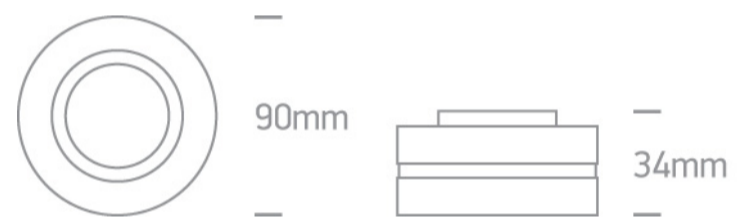

01 Recessed Spots Fixed > Round Decorative Spots

10105GL1/AL

Recessed decorative spot with GU5,3 lampholder.

Complies with standard EN60598-1 and any other specific standards.

Downloads

Dimensions

Gallery

Physical Specification

Item Group	01 Recessed Spots Fixed
Family	Round Decorative Spots
Order Code	10105GL1/AL
Colour	Aluminium
Material	Natural Aluminium
Diffuser Material	Glass
Shape	Circular

Height	34mm
Diameter	90mm
Cutout Hole Diameter	60mm
Recessed Ceiling	Yes
Depth Required	50mm
Indoor	Yes
Adjustable	No

Electrical Characteristics

Gear	Order Separately
------	------------------

Fitting

Input Type	Constant Voltage
Input Voltage	12V AC/DC
Safety Class	
Power(Watts)	50W
IP Rating	IP20
Light Source	Replaceable lamp
Lamp Holder	GU5.3
Number of Lamps	1
Cable Length	40cm

Illumination Data

Illumination Diagram	
----------------------	---

Packing Info

Box Length	11,5cm
Box Width	11,5cm
Box Height	7,5cm
Box Weight	0,332kg

Pcs/Carton

50

Barcode

5291889014539