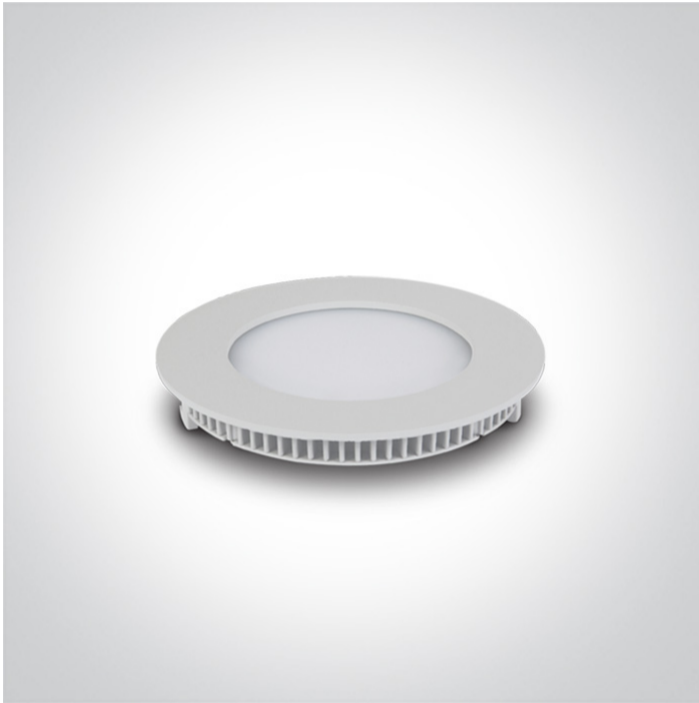

06 Downlights Fixed LED>Round Recessed Panels 3-12W

10108FA/W/D

8W slim downlight LED, IP40, ideal for commercial applications such as offices, galleries and showrooms.

Supplied with 320mA non-dimmable LED driver.

06 Downlights Fixed LED

Family

Round Recessed Panels 3-12W

Order Code	10108FA/W/D
Colour	White
Material	Die Cast
Diffuser Material	Acrylic
Shape	Circular
Height	22mm
Diameter	120mm
Cutout Hole Diameter	108mm
Recessed Ceiling	Yes
Depth Required	50mm
Indoor	Yes
Adjustable	No

Fitting	
Input Type	Constant Current
Input Current	320mA
Voltage	23V

Safety Class	
Power(Watts)	7,4W
IP Rating	IP40
Light Source	LED built in
LED Type	SMD 2835
LED Brand	Epistar
LED Number	42

Gear

Gear Type	Led Driver
Input Voltage	220-240V
50 Hz	Yes
60 Hz	Yes
Power(Watts)	3,35-7,7W
Power Factor	0,6
Constant Current	Yes
Output	320mA
Voltage Range	12-24V
IP Rating	IP20
Safety Class	
Dimmable	No
Ambient Temp	50°C
Operating Temp	75°C
Housing Material	Plastic
Manufacturer	Lifud

Illumination Data

Colour Temperature	6000K
Lumen Output	560lm
Light Efficiency	70lm/W
CRI	80

Beam Angle

120°

Illumination Diagram

Packing Info

Box Length

18,5cm