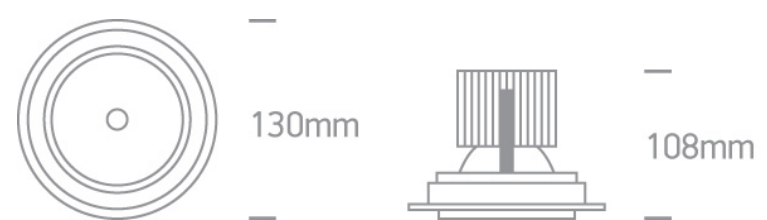

## 11120B/W/C

20W COB LED extractable fitting with great flexibility on movement. Ideal for shops.

Supplied with non-dimmable LED driver.

Complies with standard EN60598-1 and any other specific standards.

### Dimensions