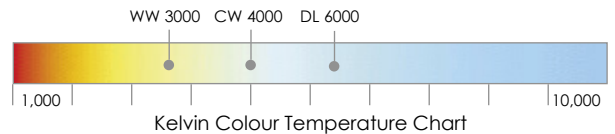

CONVEX – SHALLOW 18W EMERGENCY LED BULKHEAD

18W

Specification

Power:	18W
Lumens:	3000K - 1530lm, 4000K - 1620lm, 6000K - 1650lm
Lumens per watt:	3000K - 85lm/W, 4000K - 90lm/W, 6000K - 91lm/W
Colour Temp:	3000K, 4000K, 6000K
Beam Angle	120°
CRI:	Ra>80
Operating Voltage:	AC200-240V 50/60Hz
Lifespan:	40,000 hours
Start Time:	<0.5s
Switching Cycles:	ON/OFF >40,000x
LED CHIP:	Epistar 2835 SMD
IP Rating:	IP54
Housing Material:	AL6063 Aluminium
Base:	Wire and plug
Approvals:	CE, RoHS, TUV
Warranty:	5 Years

Features & Benefits

- 18 Watts – Upto 1650 lumens
- IP54 rated fitting
- Besa box and surface mountable
- IK08 Impact resistant
- Quality TPA rated diffuser
- No maintenance
- No LED hotspots
- Available in Warm White 3000K Cool White 4000K & Day Light 6000K
- Ideal for corridors, entrance foyer, bathrooms, hospitals homes, offices and educational institutions
- 5 Years Warranty