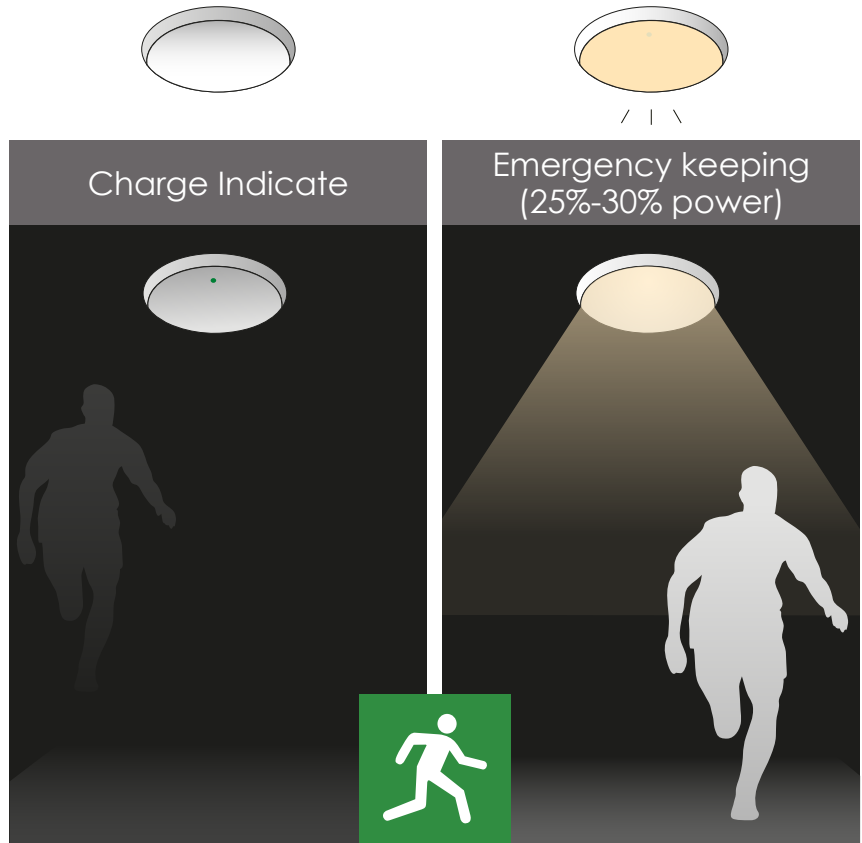

CONVEX – SHALLOW 18W EMERGENCY LED BULKHEAD

18W

Specification

Power:	18W
Lumens:	3000K - 1530lm, 4000K - 1620lm, 6000K - 1650lm
Lumens per watt:	3000K - 85lm/W, 4000K - 90lm/W, 6000K - 91lm/W
Colour Temp:	3000K, 4000K, 6000K
Beam Angle	120°
CRI:	Ra>80
Operating Voltage:	AC200-240V 50/60Hz
Lifespan:	40,000 hours
Start Time:	<0.5s
Switching Cycles:	ON/OFF >40,000x
LED CHIP:	Epistar 2835 SMD
IP Rating:	IP54
Housing Material:	AL6063 Aluminium
Base:	Wire and plug
Approvals:	CE, RoHS, TUV
Warranty:	5 Years

Features & Benefits

- 18 Watts – Upto 1650 lumens
- IP54 rated fitting
- Besa box and surface mountable
- IK08 Impact resistant
- Quality TPA rated diffuser
- No maintenance
- No LED hotspots
- Available in Warm White 3000K Cool White 4000K & Day Light 6000K
- Ideal for corridors, entrance foyer, bathrooms, hospitals homes, offices and educational institutions
- 5 Years Warranty

EMERGENCY FUNCTION

Emergency Time: 3 Hours
Charging Time: 24hrs

Product Code	Description	Power	Lumen	Colour	Operating Voltage	Dimensions	CE, RoHS & TUV
2D-3K-18EMB	Emergency	18W	1530lm	3000K	AC200-240V	Ø300 x 48mm	Yes
2D-4K-18EMB	Emergency	18W	1620lm	4000K	AC200-240V	Ø300 x 48mm	Yes
2D-6K-18EMB	Emergency	18W	1650lm	6000K	AC200-240V	Ø300 x 48mm	Yes

CONVEX – SHALLOW 18W EMERGENCY LED BULKHEAD

Emergency

Emergency function switches automatically between power cut and power restoration.

- Li battery, high efficiency
- Battery duration: 3 hours at 4W
- Charge period: 24 hours