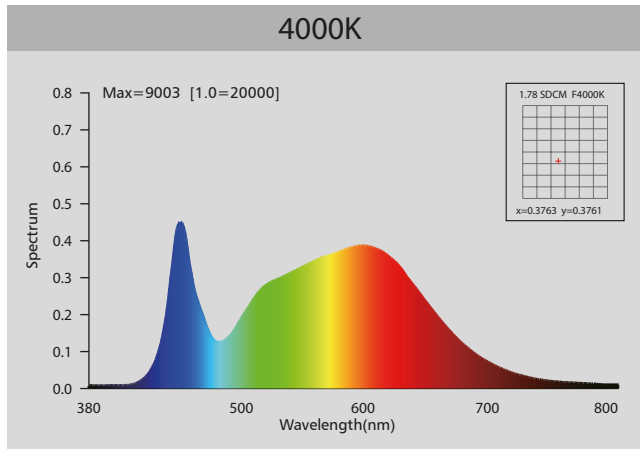

CONVEX – SHALLOW 18W EMERGENCY LED BULKHEAD

18W

Specification

Power:	18W
Lumens:	3000K - 1530lm, 4000K - 1620lm, 6000K - 1650lm
Lumens per watt:	3000K - 85lm/W, 4000K - 90lm/W, 6000K - 91lm/W
Colour Temp:	3000K, 4000K, 6000K
Beam Angle	120°
CRI:	Ra>80
Operating Voltage:	AC200-240V 50/60Hz
Lifespan:	40,000 hours
Start Time:	<0.5s
Switching Cycles:	ON/OFF >40,000x
LED CHIP:	Epistar 2835 SMD
IP Rating:	IP54
Housing Material:	AL6063 Aluminium
Base:	Wire and plug
Approvals:	CE, RoHS, TUV
Warranty:	5 Years

Detection Pattern

Ceiling Mounting pattern (Unit: m)

Wall Mounting pattern (Unit: m)

CONVEX – SHALLOW 18W EMERGENCY LED BULKHEAD

Spectral Distribution

Photometric Diagram