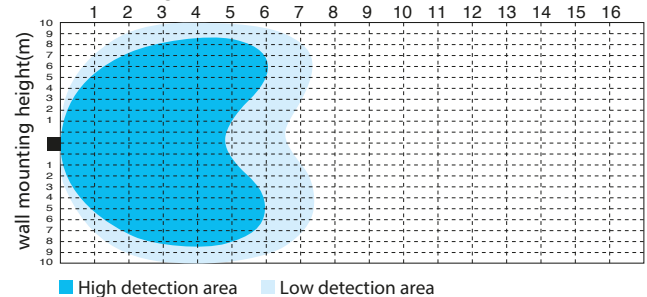

CONVEX – SHALLOW 18W EMERGENCY LED BULKHEAD

Emergency

Emergency function switches automatically between power cut and power restoration.

- Li battery, high efficiency
- Battery duration: 3 hours at 4W
- Charge period: 24 hours

Detection Pattern

Ceiling Mounting pattern (Unit: m)

Wall Mounting pattern (Unit: m)

CONVEX – SHALLOW 18W EMERGENCY LED BULKHEAD

Spectral Distribution

Photometric Diagram