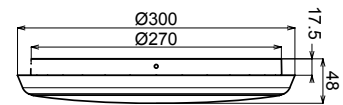

CONVEX – SHALLOW 18W EMERGENCY LED BULKHEAD

18W

Specification

Power:	18W
Lumens:	3000K - 1530lm, 4000K - 1620lm, 6000K - 1650lm
Lumens per watt:	3000K - 85lm/W, 4000K - 90lm/W, 6000K - 91lm/W
Colour Temp:	3000K, 4000K, 6000K
Beam Angle	120°
CRI:	Ra>80
Operating Voltage:	AC200-240V 50/60Hz
Lifespan:	40,000 hours
Start Time:	<0.5s
Switching Cycles:	ON/OFF >40,000x
LED CHIP:	Epistar 2835 SMD
IP Rating:	IP54
Housing Material:	AL6063 Aluminium
Base:	Wire and plug
Approvals:	CE, RoHS, TUV
Warranty:	5 Years