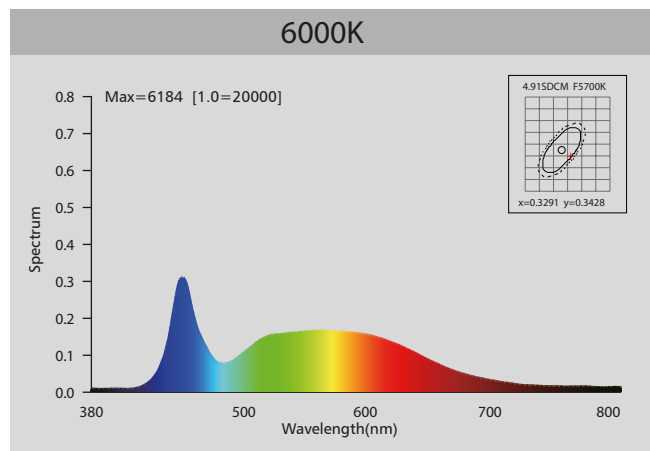

Detection Pattern

Ceiling Mounting pattern (Unit: m)

Wall Mounting pattern (Unit: m)

CONVEX – SHALLOW 18W EMERGENCY LED BULKHEAD

Spectral Distribution

Photometric Diagram