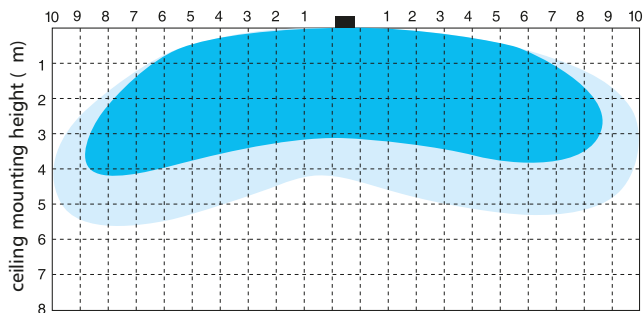

CONVEX – SHALLOW 18W EMERGENCY LED BULKHEAD

Emergency

Emergency function switches automatically between power cut and power restoration.

- Li battery, high efficiency
- Battery duration: 3 hours at 4W
- Charge period: 24 hours

Detection Pattern

Ceiling Mounting pattern (Unit: m)

Wall Mounting pattern (Unit: m)

CONVEX – SHALLOW 18W EMERGENCY LED BULKHEAD

Spectral Distribution

Photometric Diagram