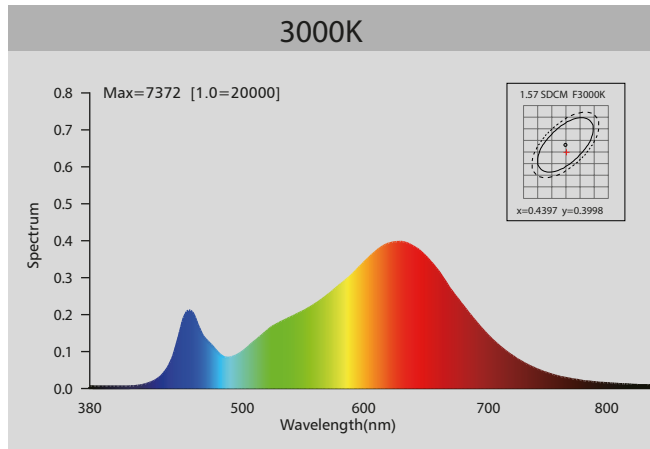

CONVEX – SHALLOW 18W EMERGENCY LED BULKHEAD

18W

Specification

Power:	18W
Lumens:	3000K - 1530lm, 4000K - 1620lm, 6000K - 1650lm
Lumens per watt:	3000K - 85lm/W, 4000K - 90lm/W, 6000K - 91lm/W
Colour Temp:	3000K, 4000K, 6000K
Beam Angle	120°
CRI:	Ra>80
Operating Voltage:	AC200-240V 50/60Hz
Lifespan:	40,000 hours
Start Time:	<0.5s
Switching Cycles:	ON/OFF >40,000x
LED CHIP:	Epistar 2835 SMD
IP Rating:	IP54
Housing Material:	AL6063 Aluminium
Base:	Wire and plug
Approvals:	CE, RoHS, TUV
Warranty:	5 Years

Detection Pattern

Ceiling Mounting pattern (Unit: m)

Wall Mounting pattern (Unit: m)

CONVEX – SHALLOW 18W EMERGENCY LED BULKHEAD

Spectral Distribution

Photometric Diagram