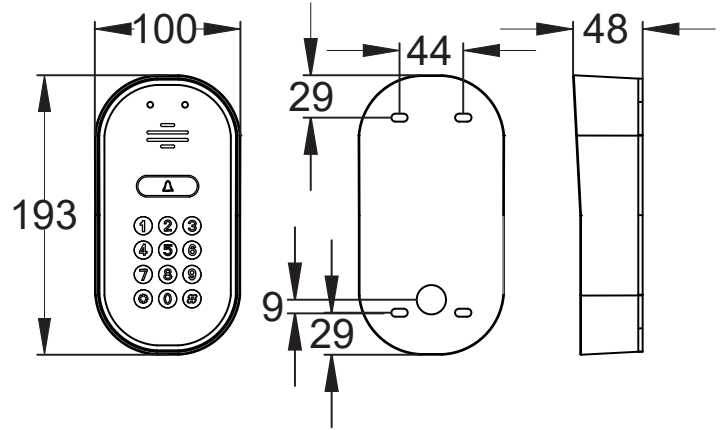

LITE-ARC-RB-EU (NON KP)

Area code:
EU (Europe)
US (USA)
AU (Australia & NZ)