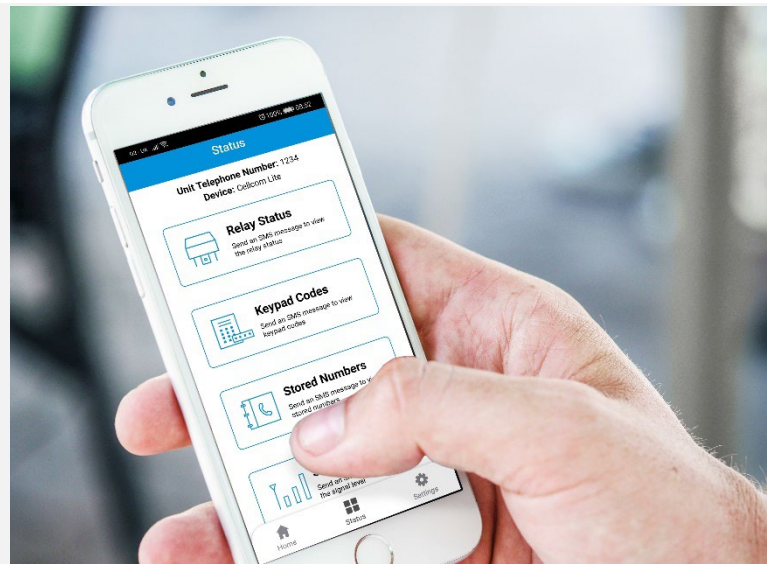

Installer / User App

Switch site function for programming and navigating multiple sites.

Program dial out numbers and other related features.

Speed dial or send SMS to control gates.

Check stored information and current status of intercom.

Program multiple keypad codes in one SMS.

User friendly new app. To help homeowners control their GSM intercom and gates/doors. Simple mobile access!

Area code:
EU (Europe)
US (USA)
AU (Australia & NZ)

LITE-ARC-RBK-EU