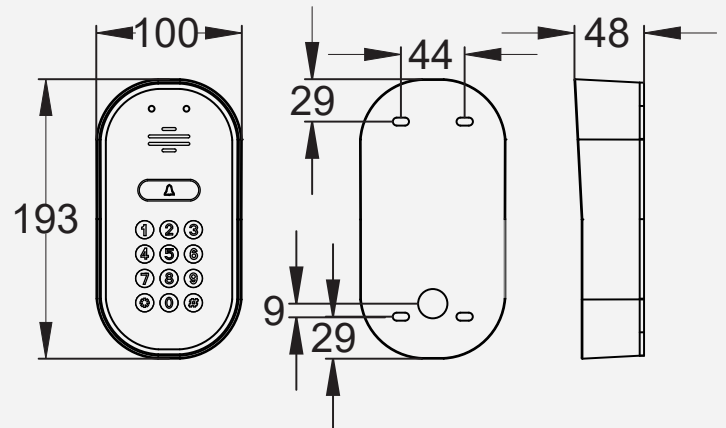

Stylish all black panel. Aluminium body and gloss black acrylic facia. Complete with modern blue illuminated buttons and surrounded by our silicon neon blue lit Arc.

LITE-ARC-RSK-EU