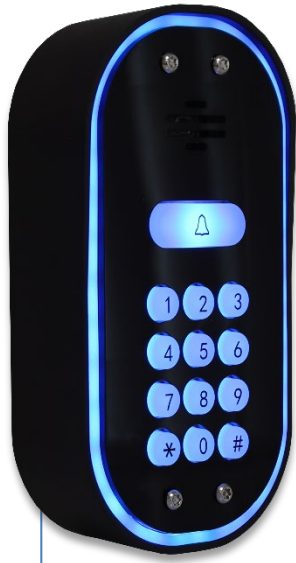

CELLCOM *lite*

Simple, Effective GSM Intercom

- Calls your home phone and mobiles on roll-over when visitor presses call button.
- Never miss a visitor with mobile calling.
- Works with any standard contract or Pre-Pay GSM Nano SIM card.
- Comes with optional 12 month contract SIM, unlimited calls and texts. (UK/IRE only)
(Please check out www.aesglobaltelecom.com for sim information)
- **NEW free** AES Lite app for installer programming.
- Homeowner can use app to trigger gates.

Installer / User App

Switch site function for programming and navigating multiple sites.

Program dial out numbers and other related features.

Speed dial or send SMS to control gates.

Check stored information and current status of intercom.

Program multiple keypad codes in one SMS.

User friendly new app. To help homeowners control their GSM intercom and gates/doors. Simple mobile access!

Area code:
EU (Europe)
US (USA)
AU (Australia & NZ)

LITE-ARC-RBK-EU

LITE-ARC-RB-EU (NON KP)

Stylish all black panel. Aluminium body and gloss black acrylic facia. Complete with modern blue illuminated buttons and surrounded by our silicon neon blue lit Arc.

LITE-ARC-RSK-EU