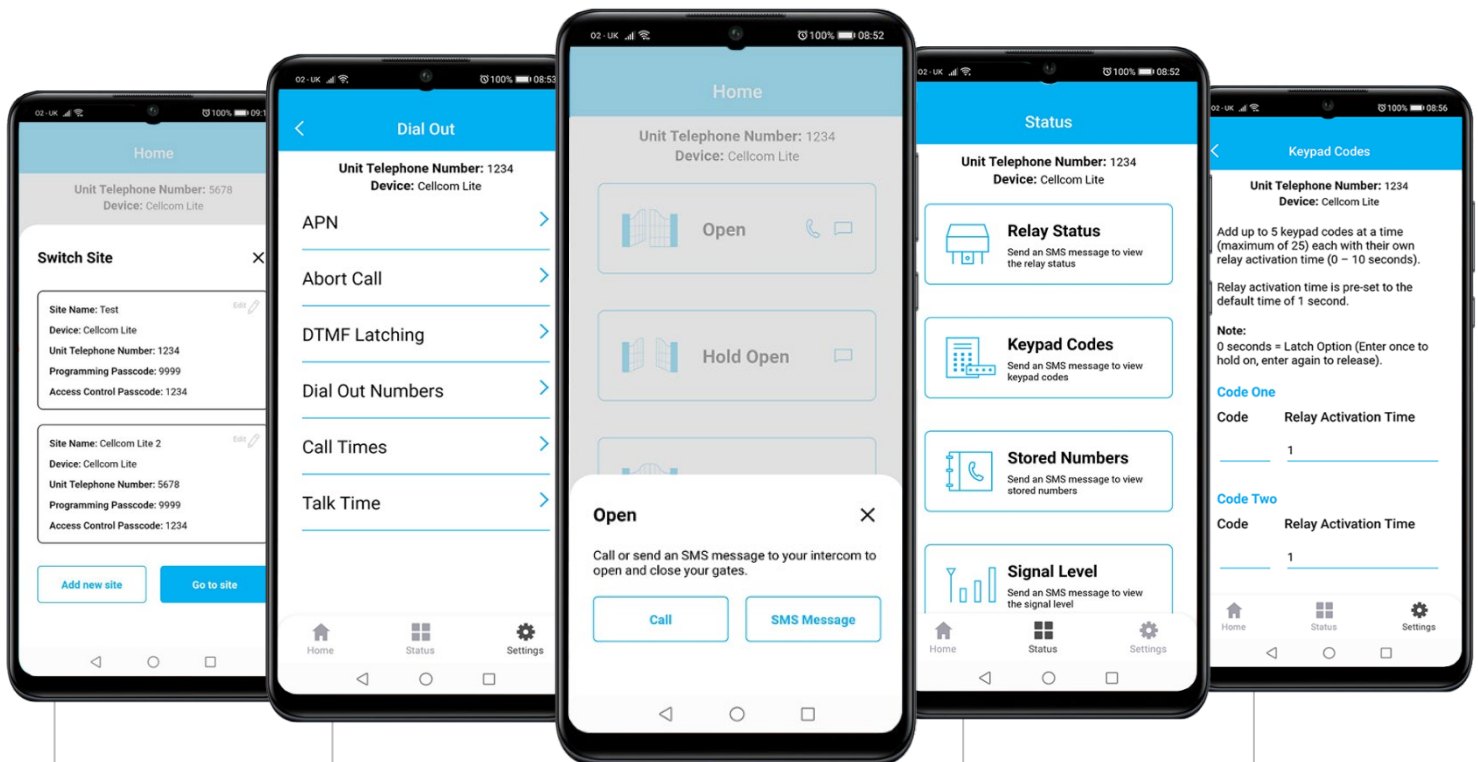

CELLCOM *lite*

Simple, Effective GSM Intercom

- Calls your home phone and mobiles on roll-over when visitor presses call button.
- Never miss a visitor with mobile calling.
- Works with any standard contract or Pre-Pay GSM Nano SIM card.
- Comes with optional 12 month contract SIM, unlimited calls and texts. (UK/IRE only)
(Please check out www.aesglobaltelecom.com for sim information)
- **NEW free** AES Lite app for installer programming.
- Homeowner can use app to trigger gates.

ARC

Add keypad codes by App/SMS.

Illuminated call button and keypad option.

High gain antenna as standard!

1x Relays

Puck Antenna as standard.

Technical Details

Dial Out Numbers	3	Relays	1
Permanent Codes	25	Relay Type	N/C and N/O
Permanent Caller ID Numbers	25	Relay Load	2 amps, 24v ac max
Power Consumption	100mA on dial out, 220mA peak demand	Modem Models	4G Europe, 4G USA, 4G AUS/NZ
Power Supply	24v dc (24v dc 2A adaptor included)		

Installer / User App

Switch site function for programming and navigating multiple sites.

Program dial out numbers and other related features.

Speed dial or send SMS to control gates.

Check stored information and current status of intercom.

Program multiple keypad codes in one SMS.

User friendly new app. To help homeowners control their GSM intercom and gates/doors. Simple mobile access!

Area code:
EU (Europe)
US (USA)
AU (Australia & NZ)

LITE-ARC-RBK-EU