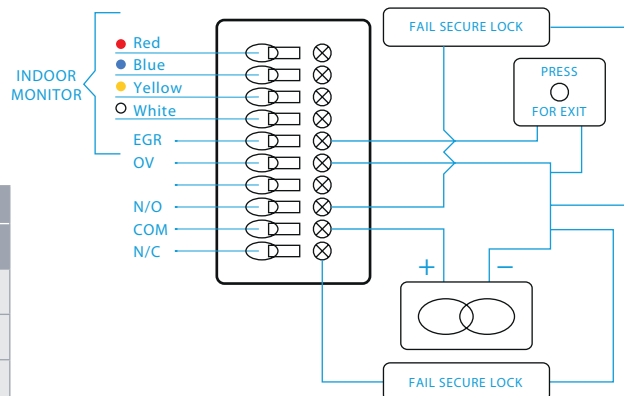

CCL-VCK1-CK

Colour Video Keypad Access

- Narrow style panels
- Die cast metal material
- High quality handset
- 70m distance
- Keypad access
- Up to 3 handsets
- Up to 2 entrances
- Surface mount

CCL-VCK2-CK

Hands Free Colour Video Keypad Access

H	W	D
160	245	18

PRODUCT	H	W	D
CALL PANEL	190	75	45
MONITOR	243	198	79

OPTIONS

SAC50C

MT200C-CK

MT320C-CK

RANGE OF VIDEO	
CABLE DIAMETER	DISTANCE
0.2 ² mm	28
0.3 ² mm	50
0.5 ² mm	70

● RED	= AUDIO
● BLUE	= GND
● YELLOW	=V+
○ WHITE	= AUDIO

The keypad will not operate until the power for the lock is applied.