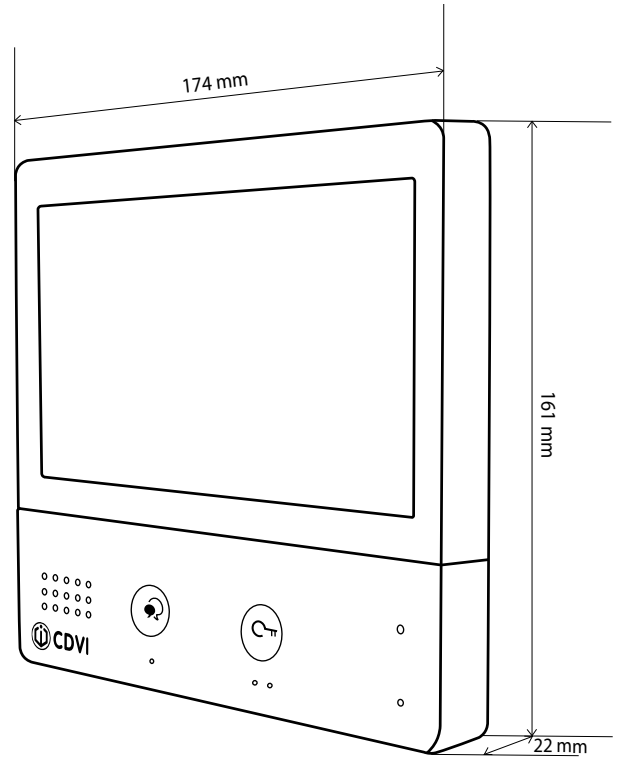

Product Specifications

Monitor screen: 7-inch digital colour TFT

Video signal: 1 Vp-p, 75Ω, CCIR standard

Display

Resolution: 800*3 (R, G, B) x 480 pixel

LAN interface: 10 BASE-T / 100 BASE-TX Ethernet (RJ-45)

Electrical Specifications

Power source: PoE (IEEE 802.3af Class 0)

Wiring: Cat-5e or Cat-6e

Wiring distance: 100m

Download the app today!

Search: VDP Connect