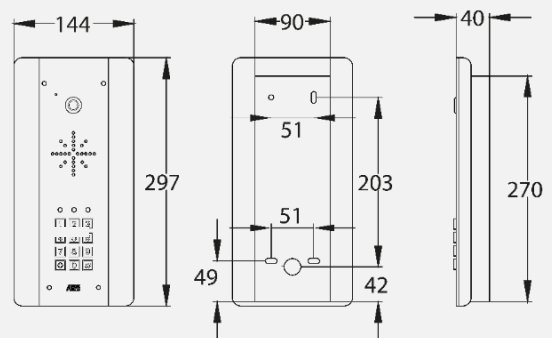

ABK & ASK