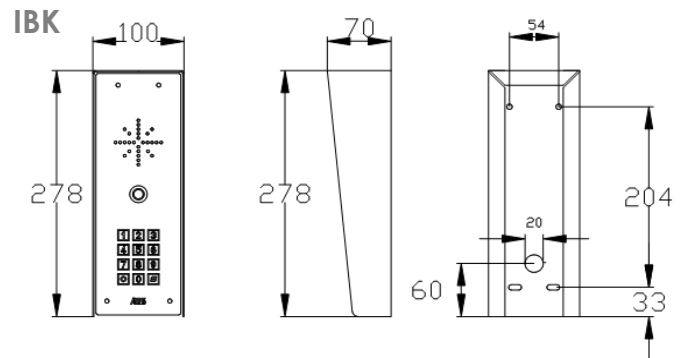

PRIME7-ASK-EU (Europe)

PRIME7-ARC-RBK-EU
PRIME7-ARC-RB-EU (NON KP)

PRIME7-ARC-RSK-EU
PRIME7-ARC-RS-EU (NON KP)

Stylish modern panels. Available in all black with gloss acrylic faceplate OR stainless-steel faceplate. Complete with modern blue illuminated buttons and surrounded by our silicon neon blue lit Arc.