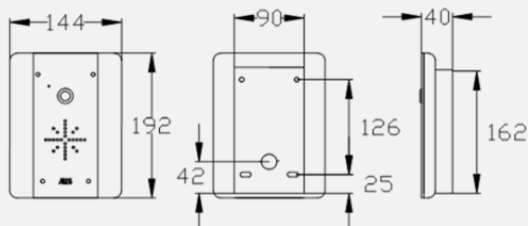

AB & AS

ABK & ASK

ARC