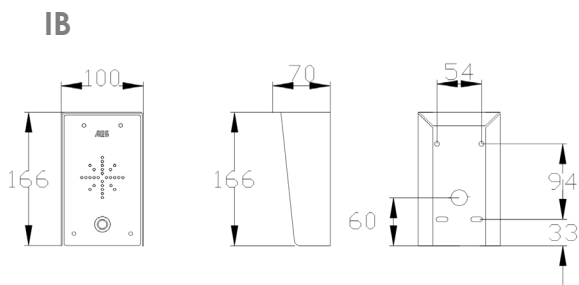

PRIME7-ASK-EU (Europe)

PRIME7-ARC-RBK-EU
PRIME7-ARC-RB-EU (NON KP)

PRIME7-ARC-RSK-EU
PRIME7-ARC-RS-EU (NON KP)

Stylish modern panels. Available in all black with gloss acrylic faceplate OR stainless-steel faceplate. Complete with modern blue illuminated buttons and surrounded by our silicon neon blue lit Arc.