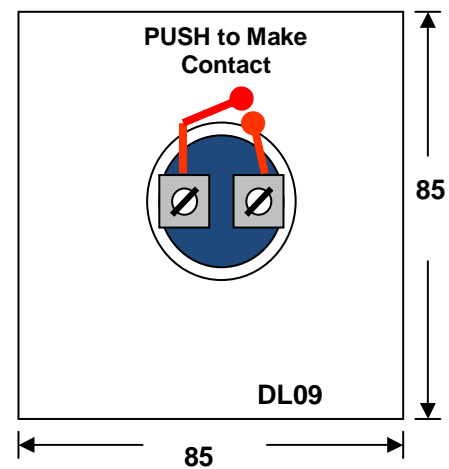

DL09/DL09DP
White Plastic exit button
with metal button

FEATURES.

- * UK Single gang plate & back box
- * Push to make option (DL9)
- * Double pole model (DL9DP)
- * Engraved Green disc (DOOR RELEASE)