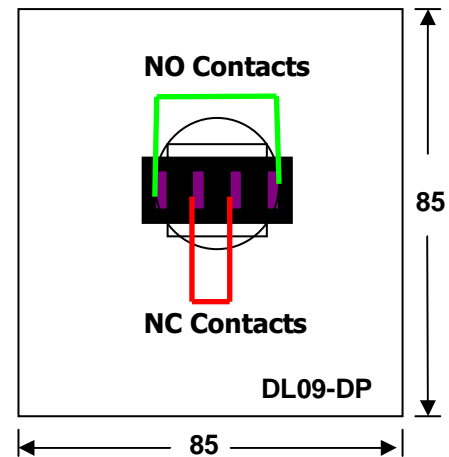

DL09/DL09DP
White Plastic exit button
with metal button

FEATURES.

- * UK Single gang plate & back box
- * Push to make option (DL9)
- * Double pole model (DL9DP)
- * Engraved Green disc (DOOR RELEASE)