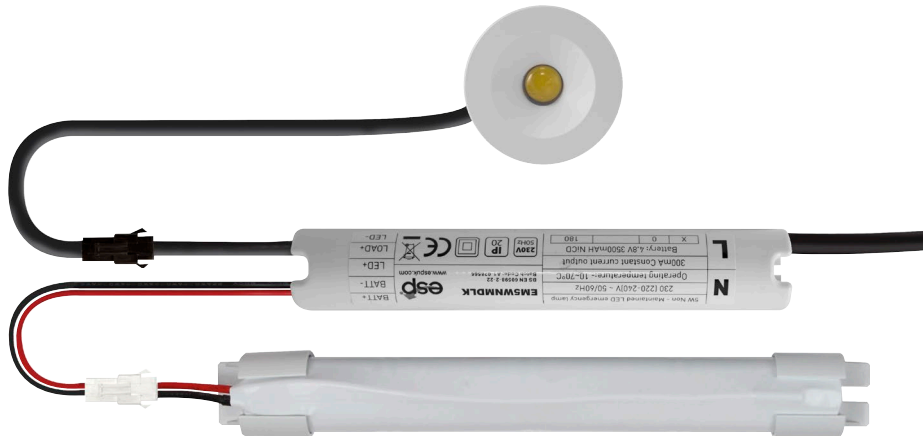

Product Code: EM5WNMDLK

Description: LED 5W Emergency Open Lens Downlight

General Information

Dimensions	
Materials	Aluminium bezel
Mounting	Recessed
Weight	0.9Kg

Luminaire Overview

Colour Temperature	5500K
Downlight:	55mm Diameter x 31mm
LED Lamp Type	High Power 5W LED

Luminaire Output

Emergency Luminous Flux 263 Lumens

Power

220 - 240V AC, 50/60Hz

Consumption (Watts) 4.3W

Emergency Overview

Emergency Operation	Non-Maintained
Status Indicator	Green LED Indicator

Battery Information

Specification	4.8V 3500mAh Ni-Cd
Duration	3 Hours Emergency

Emergency Module:

Dimensions	183mm x Ø 32mm
Battery:	240mm x Ø 35mm
Cutout	48mm Diameter

Environment

Ingress Protection IP20

Accessories

EMBAT4.8V3500SER 4.8V 3500mAh Battery

Features

Corridor Lens