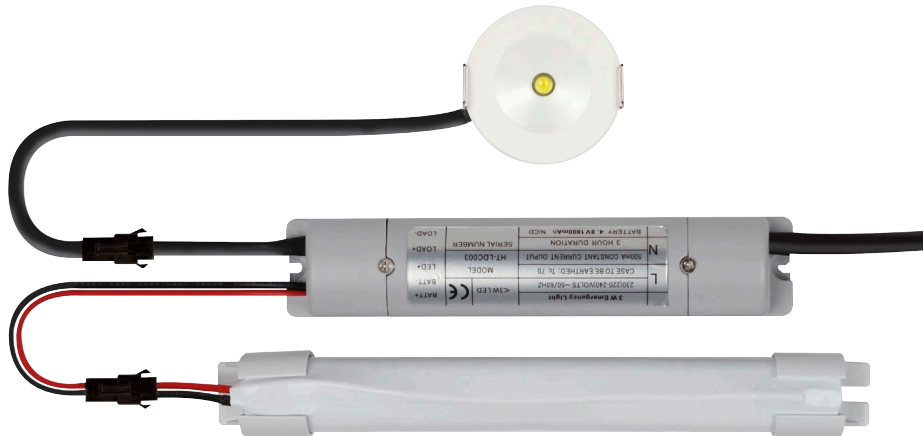

Product Code: EMD3WNMDLK

Description: LED 3W Emergency Open Lens Downlight

General Information

- Dimensions**
- Materials** Aluminium bezel
- Mounting** Recessed
- Weight** 0.4Kg

Luminaire Overview

- Colour Temperature** 5500K
- Downlight:** 43mm Diameter x 23mm
- LED Lamp Type** High Power 3W LED

Luminaire Output

Emergency Luminous Flux 138 Lumens

Power

220 - 240V AC, 50/60Hz

Consumption (Watts) 3W

Emergency Overview

- Emergency Operation** Non-Maintained
- Status Indicator** Green LED Indicator

Battery Information

- Specification** 3.6V 1800mAh Ni-Cd
- Duration** 3 Hours Emergency

Emergency Module:

- Dimensions** 188mm x Ø 41mm
- Battery:** 142mm x Ø 30mm
- Cutout** 35mm Diameter

Environment

Ingress Protection IP20

Accessories

EMBAT3.6V1800SER 3.6V 1800mAh Battery