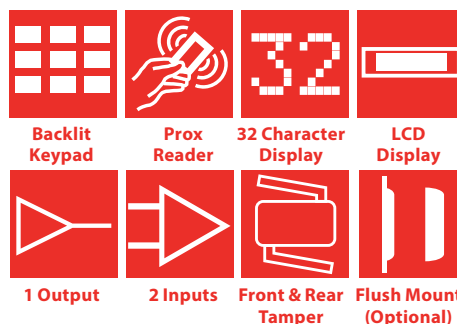

SG3 ECII
EN50131-3:2009
EN50131-1:2006+A1:2009
PD 6662: 2010 + IA: 2015