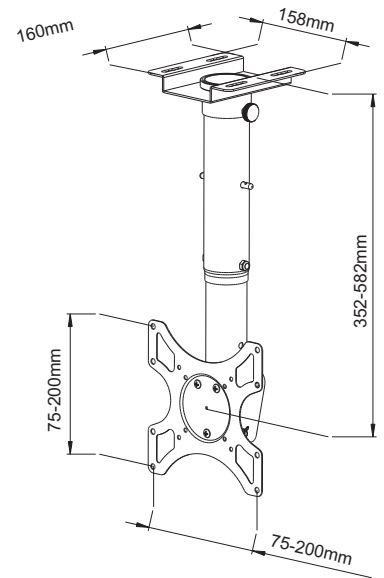

Ceiling Monitor Mount with Tilt

Features

- 19"- 37" screen with maximum load capacity of 25kg
- Maximum VESA size of 200 x 200
- Tilt: 0 to +20 degree
- Extension 352mm - 467mm
- Weight: 2.8kg

Also available:

HAY-VESASW1

HAY-VESASW2

HAY-VESA13-30

HAY-VESA32-55