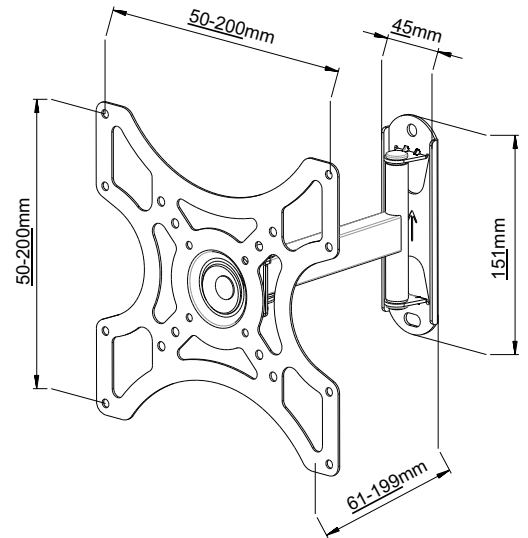

Swivel Monitor Mount with Tilt

Features

- 13"- 42" screen with maximum load capacity of 25kg
- Maximum VESA size of 200 x 200
- Tilt: -15 to +15 degree
- Swivel -45 to +45 degree
- Weight: 1.2kg

Also available:

HAY-VESACEIL

HAY-VESASW2

HAY-VESA13-30

HAY-VESA32-55