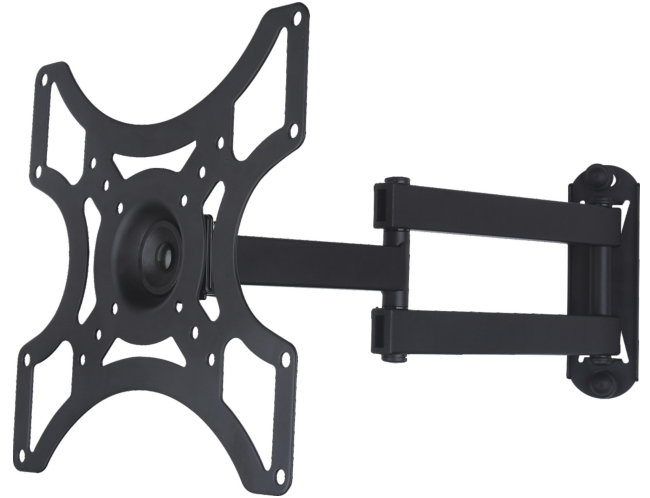

Double Swivel Monitor Mount with Tilt and Extension

Features

- 13"- 42" screen with maximum load capacity of 25kg
- Maximum VESA size of 200 x 200
- Tilt: -15 to +15 degree
- Swivel -90 to +90 degree
- Extension 50mm - 382mm
- Weight: 1.38kg

Also available:

HAY-VESACEIL

HAY-VESASW1

HAY-VESA13-30

HAY-VESA32-55