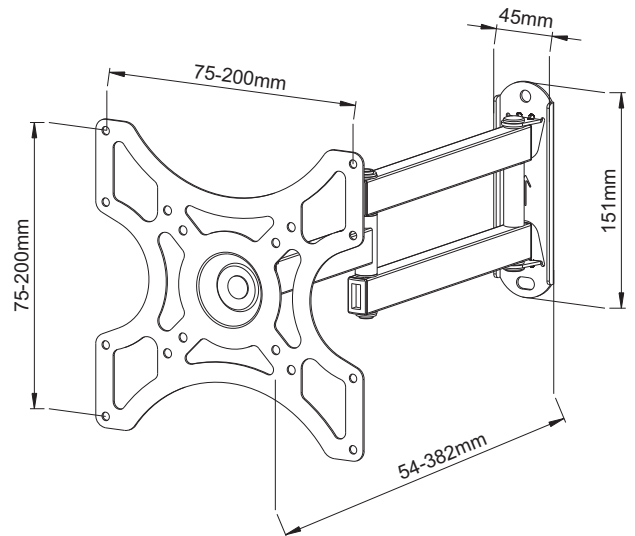

Double Swivel Monitor Mount with Tilt and Extension

Features

- 13"- 42" screen with maximum load capacity of 25kg
- Maximum VESA size of 200 x 200
- Tilt: -15 to +15 degree
- Swivel -90 to +90 degree
- Extension 50mm - 382mm
- Weight: 1.38kg

Also available:

HAY-VESACEIL

HAY-VESASW1

HAY-VESA13-30

HAY-VESA32-55