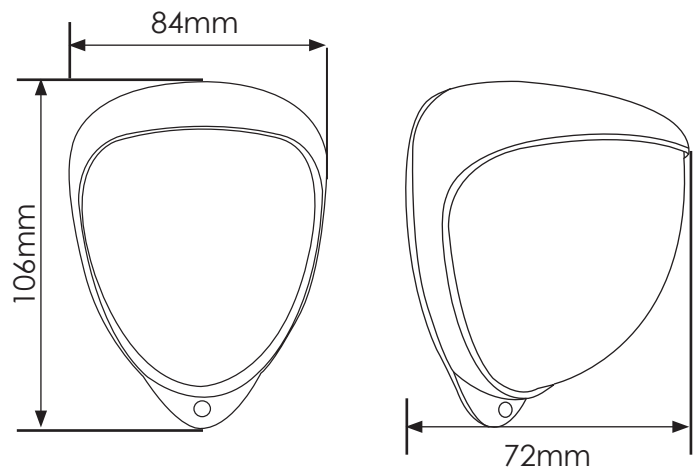

±90° horizontal and ±45° vertical aim adjustment

Conformally coated electronics for enhanced UV and moisture resilience

END USER BENEFITS

IP55 rated

Easy to install

Minimum maintenance

Covert detection

Adjustable range selection

DIMENSIONS

Please note GJD reserve the right to change the information within this document, without notice.

www.gjd.co.uk | info@gjd.co.uk | +44 (0) 1706 363 998

Unit 2 Birch Business Park, Whittle Lane, Heywood, Greater Manchester, OL10 2SX, UK