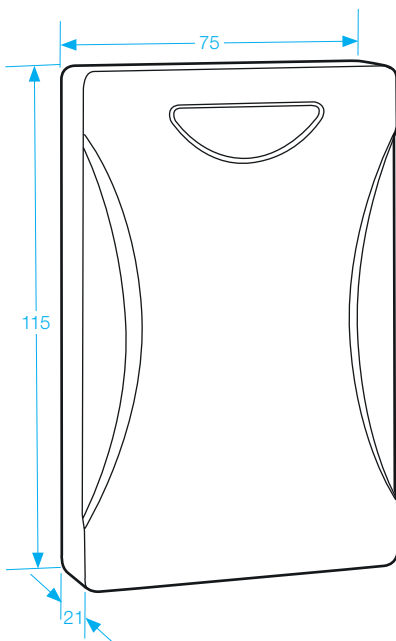

One K3

Single Door Access Kit

One Door, One Box, One Solution!

KIT CONTENTS

- 1 x EPX10 proximity system, 2000 users
- 1 x 12Vdc, 1Amp boxed power supply
- 1 x M1 lock, fail-secure electric release
- 1 x DRB001N-PTE exit button
- 1 x CP21-N break-glass unit
- 10 x KT10BC tokens
- 1 x EPX10-HP