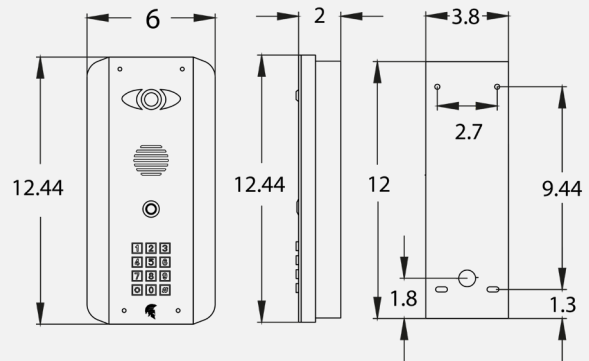

* MIN 1.5MB UPLOAD.

* MIN 1GB P/MIN DATA (Depending on usage).

MON-11-US

- Wall mount touch screen monitor (1280x800 Resolution), compatible with the **Praetorian system**.
- 10.1 inch screen IPS LCD android screen.
- Wifi, Ethernet & Bluetooth connections.
- POE supplied (12V DC can be purchased separately)
- Complete with wall mount bracket.
- Android OS (8.1) with Praetorian app pre-loaded.
- RK3288, Quad-core cortex A17, 1.6G.

Call Panel Dimensions

Praetorian Architectural Panel (non keypad)

Praetorian Architectural Panel (keypad)

Praetorian Pedestal Panel