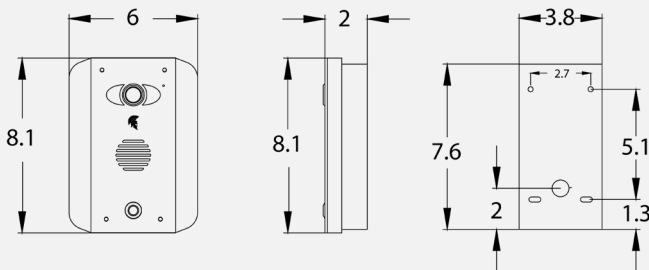

* MIN 1.5MB UPLOAD.

* MIN 1GB P/MIN DATA (Depending on usage).

MON-11-US

- Wall mount touch screen monitor (1280x800 Resolution), compatible with the **Praetorian system**.
- 10.1 inch screen IPS LCD android screen.
- Wifi, Ethernet & Bluetooth connections.
- POE supplied (12V DC can be purchased separately)
- Complete with wall mount bracket.
- Android OS (8.1) with Praetorian app pre-loaded.
- RK3288, Quad-core cortex A17, 1.6G.

Call Panel Dimensions

Praetorian Architectural Panel (non keypad)

Praetorian Architectural Panel (keypad)

Praetorian Pedestal Panel