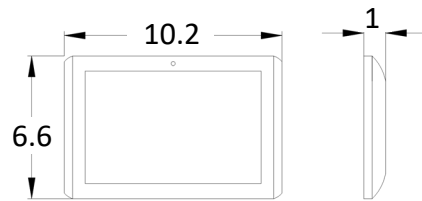

* MIN 1.5MB UPLOAD.

* MIN 1GB P/MIN DATA (Depending on usage).

MON-11-US

- Wall mount touch screen monitor (1280x800 Resolution), compatible with the **Praetorian system**.
- 10.1 inch screen IPS LCD android screen.
- Wifi, Ethernet & Bluetooth connections.
- POE supplied (12V DC can be purchased separately)
- Complete with wall mount bracket.
- Android OS (8.1) with Praetorian app pre-loaded.
- RK3288, Quad-core cortex A17, 1.6G.