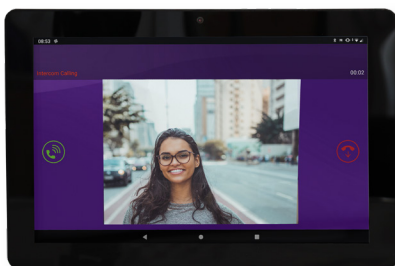

(The Antenna connects to your existing Wi-Fi hub)

4G MODULAR Video Intercom

Area code:
 EU (Europe)
 US (USA)
 AU (Australia & NZ)

PRAE-4G-MOD-IB-EU

1x1 Modular call panel with 4G modem.

PRAE-4G-MOD-IBK-EU

1x2 Modular call panel with keypad and 4G modem.

Have the choice of a Module with 4G router built into the Modular Unit.

PRAE-4G-MOD-IB-ROUTER-EU

Modular 1x2 call panel with 4G router built in.

PRAE-4G-MOD-IBK-ROUTER-EU

Modular 1x3 call panel, 4G router built in & keypad.

MON-11-EU

Android monitor with PRAE APP installed (use the play store to update the app). The Mon-11 can be purchased as an added accessory to all kits.