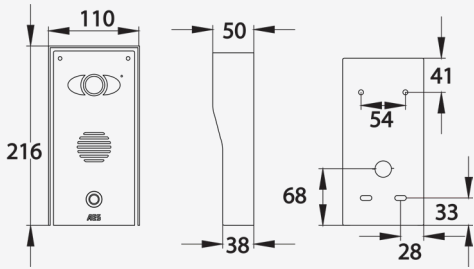

Modular 1x3 call panel, 4G router built in & keypad.

MON-11-EU

Android monitor with PRAE APP installed (use the play store to update the app). The Mon-11 can be purchased as an added accessory to all kits.

PRODUCT DIMENSIONS

PRAE - IMPERIAL NON KP

PRAE - IMPERIAL WITH KP

PRAE - ARCHITECTURAL NON KP

PRAE - ARCHITECTURAL WITH KP

PRAE MOD 1X1

PRAE MOD 1X2

PRAE MOD 1X3