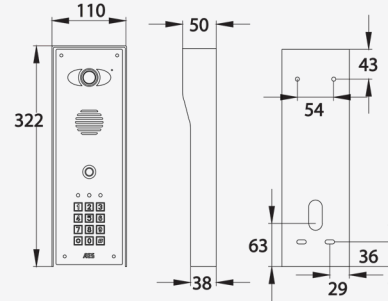

- Wall mount touch screen monitor (1280x800 Resolution), compatible with the Praetorian system.
- 10.1 inch screen IPS LCD android screen.
- Wi-Fi, Ethernet & Bluetooth connections.
- Complete with wall mount bracket.

PRODUCT DIMENSIONS

PRAE - IMPERIAL NON KP

PRAE - IMPERIAL WITH KP

PRAE - ARCHITECTURAL NON KP

PRAE - ARCHITECTURAL WITH KP

PRAE MOD 1X1

PRAE MOD 1X2

PRAE MOD 1X3