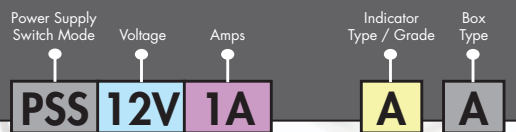

Order Codes explained

Box Type	Box A	Box B	Box C
Size	230 x 170 x 100	260 x 320 x 100	400 x 425 x 100
Weight	2.0Kg	3.5 Kg	4.5 Kg
Max No. of Batteries (12V 7AH)	1	2	3

Rated Output	1 Amp	Battery Fuse	Self Resetting	EPS Fault Relay and LED	Yes
Output Voltage (DC)	13.7 V	Reverse Battery Protection	Yes	APS Fault Relay and LED	Yes
Output Fuse	Self Resetting	Deep Battery Protection	Yes	PSU Fault Relay and LED	Yes
Output Ripple	<50mV	Battery Low Voltage Monitoring	Yes	AC 'On' Indicator	No
Operating Temperature	-10°C to +44°C	Battery Load Test Monitoring	Yes	Standby Indicator	No
Battery Learn	No	Over Voltage Protection	Yes	12V Output Fuse Fault Indicator	No
Battery Recharge Time	<24hrs	Over Current Protection	Yes		

FireBrand

2Y-LINK