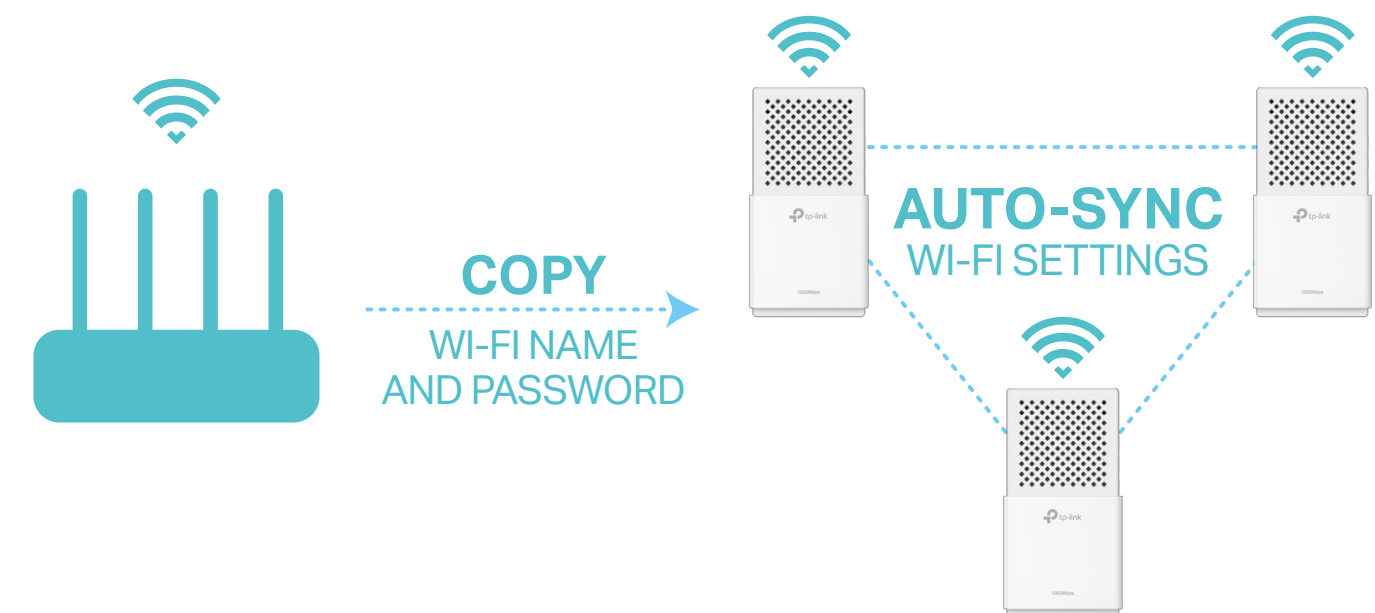

## HomePlug AV2 Standard Compliant

HomePlug AV2 provides users with stable, high-speed data transfer rates of up to 1000Mbps on a line length of up to 300 meters.

## Wi-Fi Auto-Sync for A Unified, Powerful Network

Powerline extenders simply copy your router's Wi-Fi settings and apply any changes across the secure powerline network with Wi-Fi Clone and Wi-Fi Move.