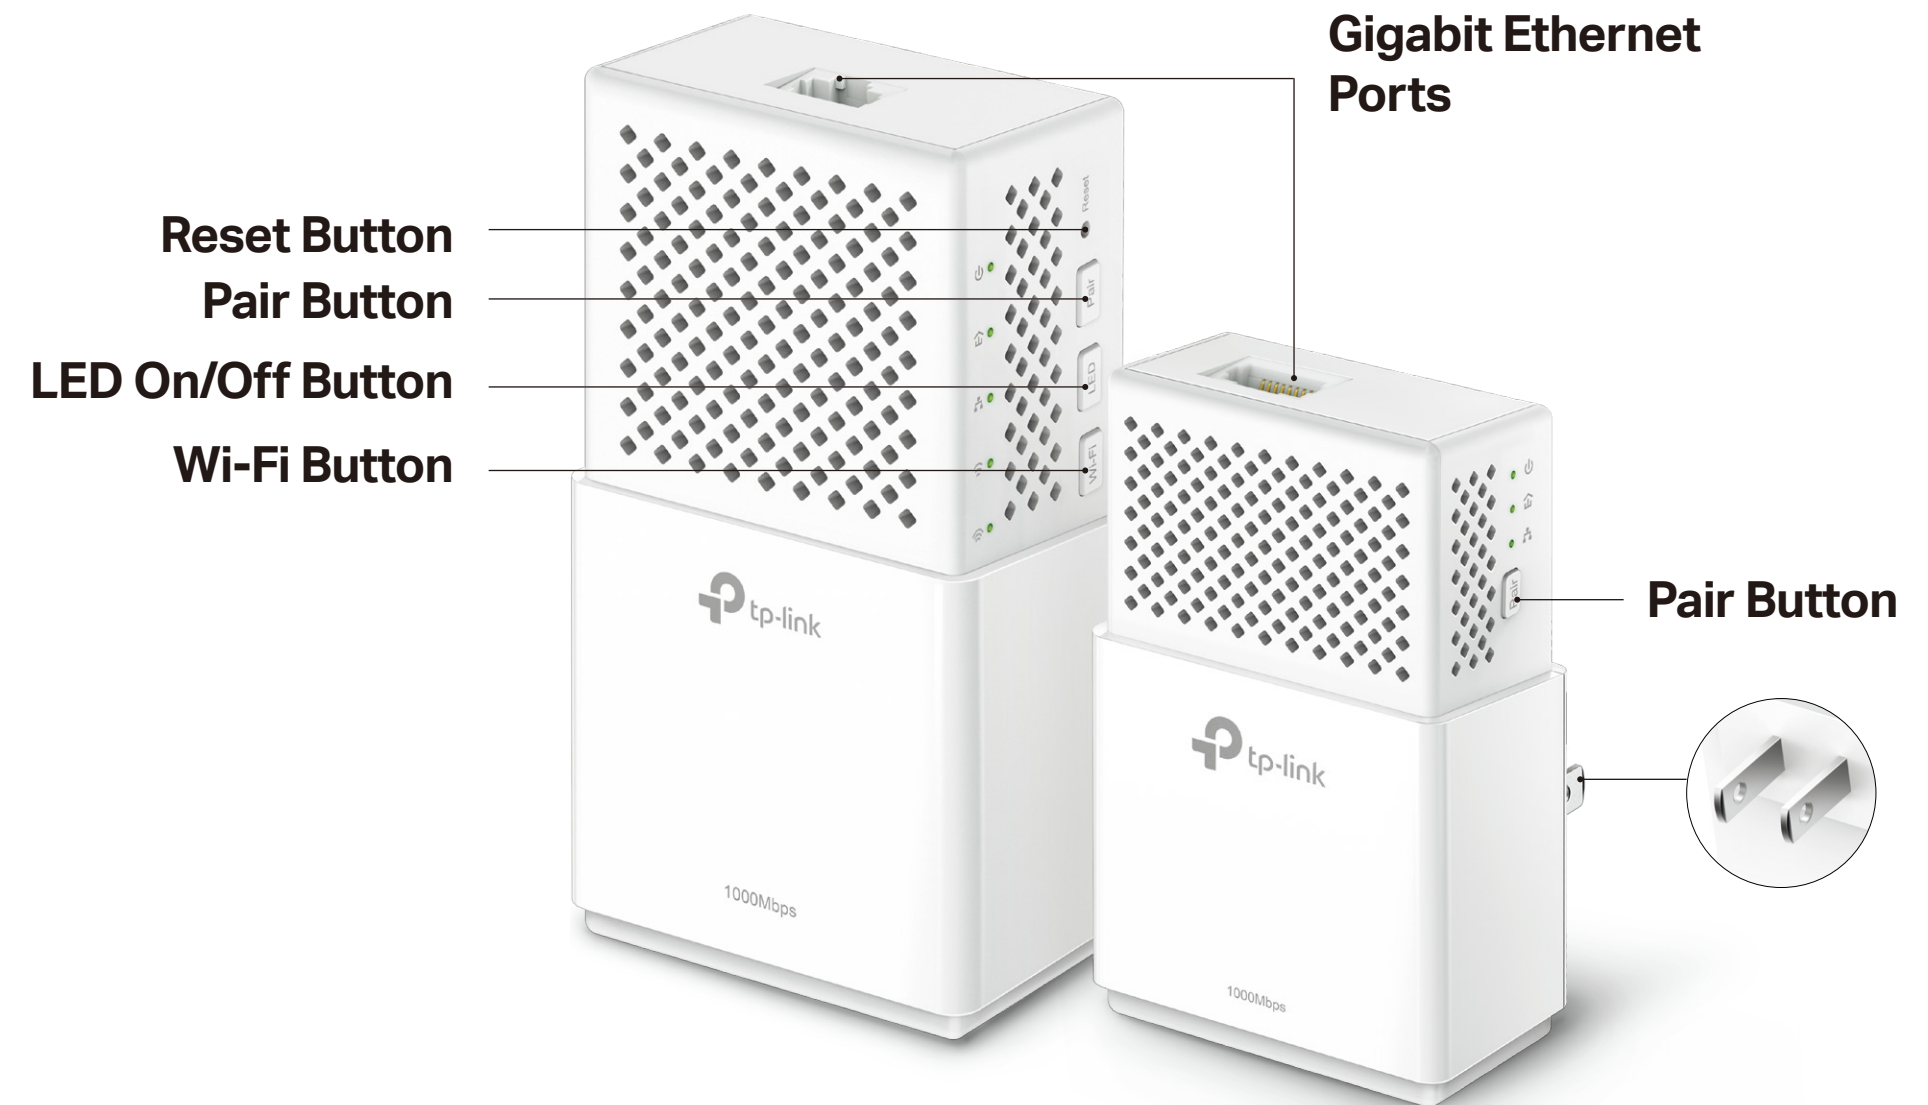

Specifications

Hardware

- Transmission Speeds:
  - Powerline: Up to 1000 Mbps
  - Ethernet: 10/100/1000 Mbps
- Standards and Protocols:
  - HomePlug AV2, HomePlug AV, IEEE 1901, IEEE 802.3, IEEE 802.3u, IEEE 802.3ab, IEEE 802.11b/g/n (2.4GHz), IEEE 802.11a/n/ac (5GHz)
- Interface: TL-WPA7510: 1 Ethernet Port; TL-PA7010: 1 Ethernet Port
- Plug Type: US
- Button: Pair, Reset, Wi-Fi Clone, LED On/Off
- LED Indicator: Power, Powerline, Ethernet, Wi-Fi (2.4GHz), Wi-Fi (5GHz)
- Dimensions (W x D x H):
  - TL-WPA7510: 5.3 × 2.8 × 1.9 in. (135.6 × 70.8 × 49 mm)
  - TL-PA7010: 3.8 × 2.4 × 1.4 in. (98 × 60 × 36 mm)
- IGMP: IGMP v1/v2/v3
- Power Consumption:
  - TL-WPA7510: Maximum: 9.6W, Typical: 6.5W
  - TL-PA7010: Maximum: 2.93W, Typical: 2.9W
- Range: Up to 300 meters/1000 feet over existing electrical wiring
- Compatibility:
  - Compatible with all HomePlug AV & AV2 standard powerline adapters