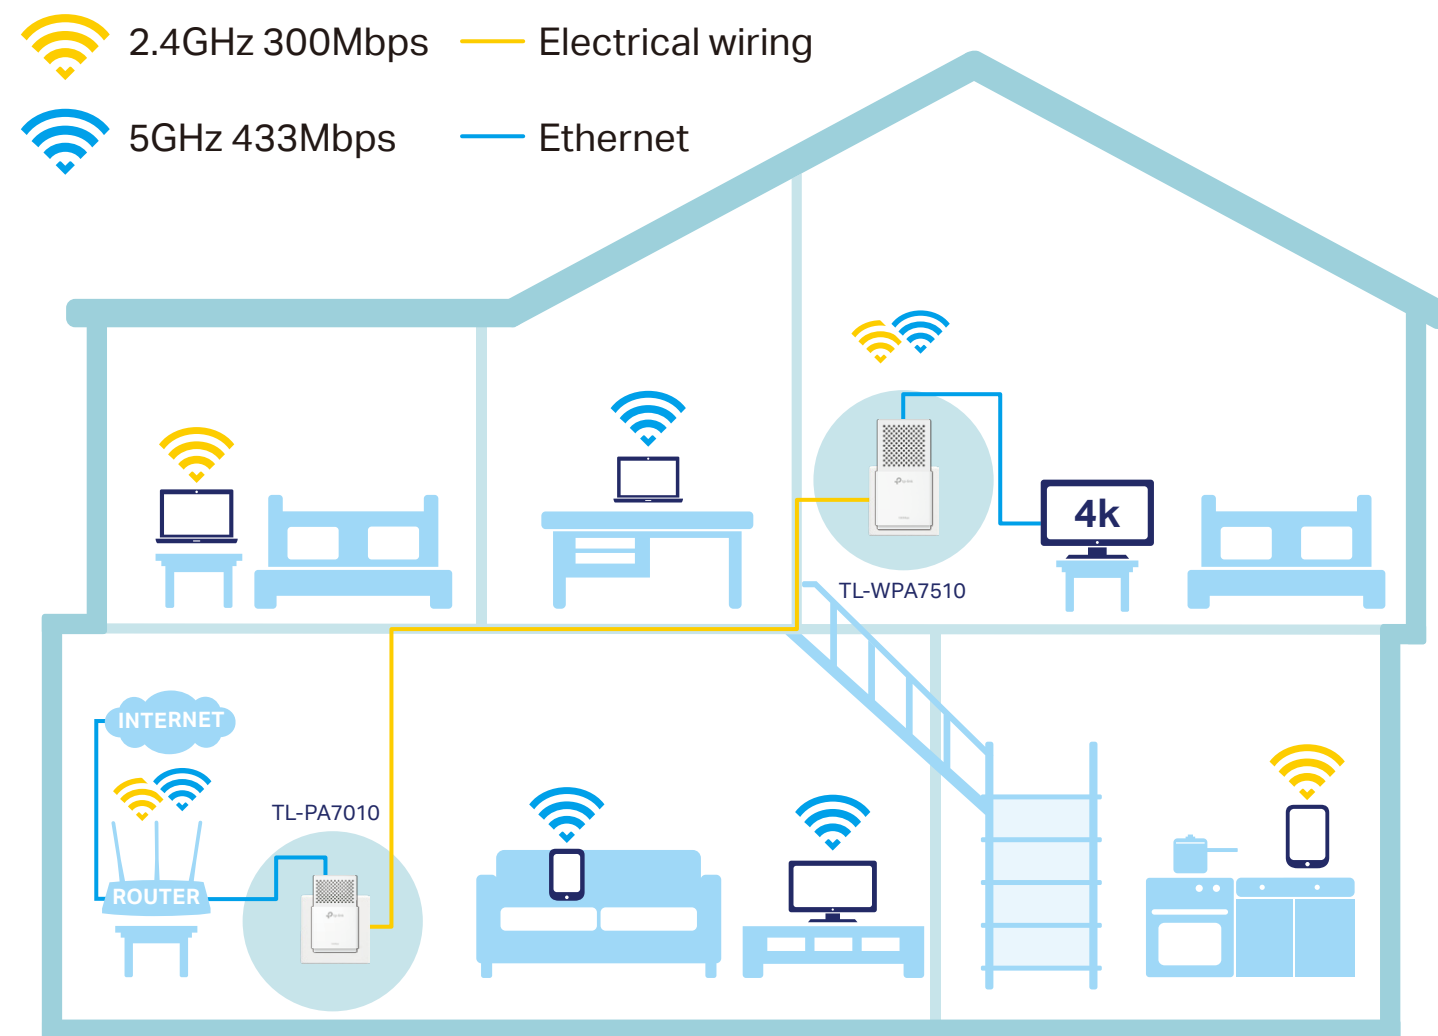

# AC750 Wi-Fi Range Extender AV1000 Powerline Edition

AC750 Wi-Fi to Power Up  
Your Network

TL-WPA7510 KIT

HomePlug AV2  
1000Mbps

300Mbps + 433Mbps  
Dual Band Wi-Fi

Wi-Fi  
Auto-Sync

## HomePlug AV2 Standard Compliant

HomePlug AV2 provides users with stable, high-speed data transfer rates of up to 1000Mbps on a line length of up to 300 meters.

## Range

- **300 Meters Range** – Up to 300 meters / 1000 feet range over the existing household power circuit