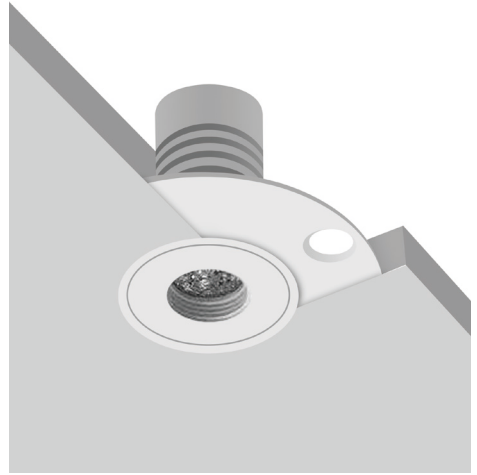

TRIMLESS
MAYA

TRIMLESS MAYA BEZEL

SUITABLE FOR MAYA
ROUND BEZEL

IDEAL FOR PLASTER BOARDS

PIN SCREW ACCESSORIES
ALLOWS FOR EASY REMOVAL AND
REPLACEMENT OF FITTING

PRODUCT CODE:
TRIMLESS-BZL

PRODUCT CODE:
PIN-SCRW