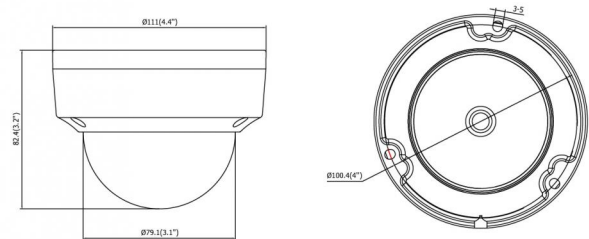

TVD-5601

TruVision 2MPx, H.265/H.264, IP Fixed Lens Dome Camera, 2.8mm, True D/N, WDR, 30m IR, Micro SD/SDHC/SDXC Slot, Audio, I/Os, PoE (802.3-af)/12VDC, IP67, IK10

Regulatory

Compliance	CE, FCC, REACH, RoHS, UL, WEEE

Unit: mm (Inch)

As a company of innovation, UTC Fire & Security reserves the right to change product specifications without notice. For the latest product specifications, visit UTC Fire & Security online or contact your sales representative.

24 April 2019 - 10:08