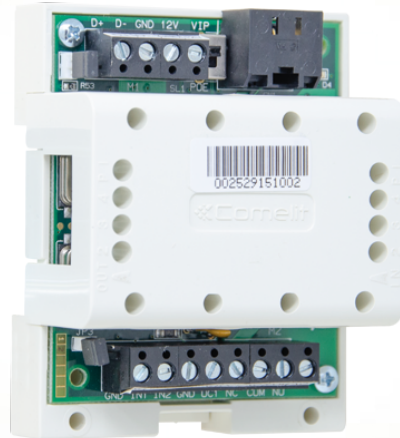

1437

VIP SCAN PROTECTOR

Device protecting the VIP system. If the device is fitted in the system, it will be necessary to provide credentials in order to use the VIP Manager software. Observe the instructions given in the technical documentation during use and programming. RJ45 connector. Dimensions: 66x85x35 mm (4 DIN modules).

1437

VIP SCAN PROTECTOR

MAIN FEATURES

Product height (inch):	1.38
Product width (inch):	2.6
Product depth (inch):	3.35
Operating temperature (°F):	41 ÷ 104
RH max operating humidity (%):	25 ÷ 75
DIN rail mounted:	Yes
DIN modules (no.):	4

GENERAL DATA

Type of finish:	
Product colour:	

COMPATIBILITY

Vip system:	Yes
-------------	-----

CONNECTIVITY

Type of connections/ports:	RJ45
----------------------------	------