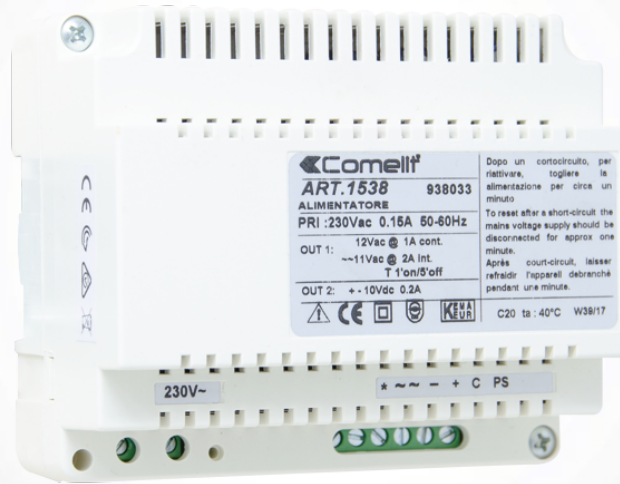

1538

4+1 INPUT TRADITIONAL SYSTEM INTERCOM POWER SUPPLY 230VAC

Power supply for audio door entry systems with electronic call generator. 230V AC power supply. 12V AC / 10V DC outputs. Protection against short-circuits and overloads. Dimensions: 105x95x65 mm (6 DIN modules).

1538

4+1 INPUT TRADITIONAL SYSTEM INTERCOM POWER SUPPLY 230VAC

MAIN FEATURES

Applicable to DIN rail:	Yes
Number of DIN modules:	6

GENERAL DATA

Product height (inch):	3.54
Product width (inch):	4.13
Product depth (inch):	2.4
Operating temperature (°F):	86 ÷

COMPATIBILITY

Traditional system:	Yes
---------------------	-----

MOUNTING/INSTALLATION

Wall-mounted:	Yes
---------------	-----

AUDIO/VIDEO FEATURES

Audio system:	Yes
Audio/video system:	Yes

CONNECTIVITY

Stabilised output:	Yes
--------------------	-----

ELECTRICAL SPECIFICATIONS

Switching power supply:	No
Alternating voltage output A (VAC):	12
Direct voltage output A (VDC):	10
Maximum current absorption (mA):	200
Maximum power delivered (W):	30