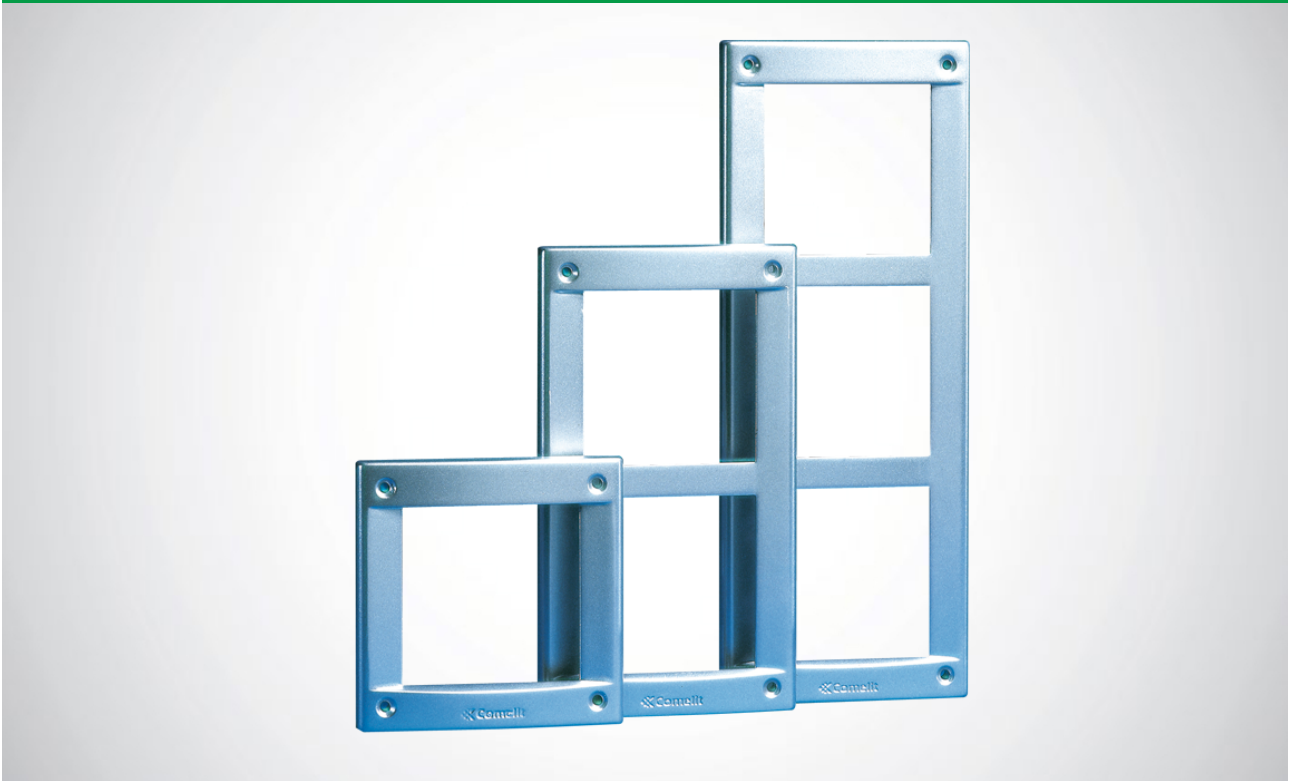

3161/2A

VANDALCOM SERIES FRAME. STEEL GREY COLOUR

Vandalcom 2 module frame. Steel grey colour. Dimensions 143x255x18 mm

3161/2A

VANDALCOM SERIES FRAME. STEEL GREY COLOUR

MAIN FEATURES

Vandal Resistant rating (IK code):	YES
Product height (inch):	10.04
Product width (inch):	5.63
Product depth (inch):	0.71

GENERAL DATA

Product colour:	Grey
-----------------	------

COMPATIBILITY

Simplebus Top audio/video system:	Yes
Simplebus 2 audio system:	Yes
Traditional system:	Yes
Simplified system:	Yes
Comelbus system:	Yes
Comtel system:	Yes

MOUNTING/INSTALLATION

Flush-mounted:	Yes
Wall-mounted:	Yes

AUDIO/VIDEO FEATURES

Audio system:	Yes
Audio/video system:	Yes