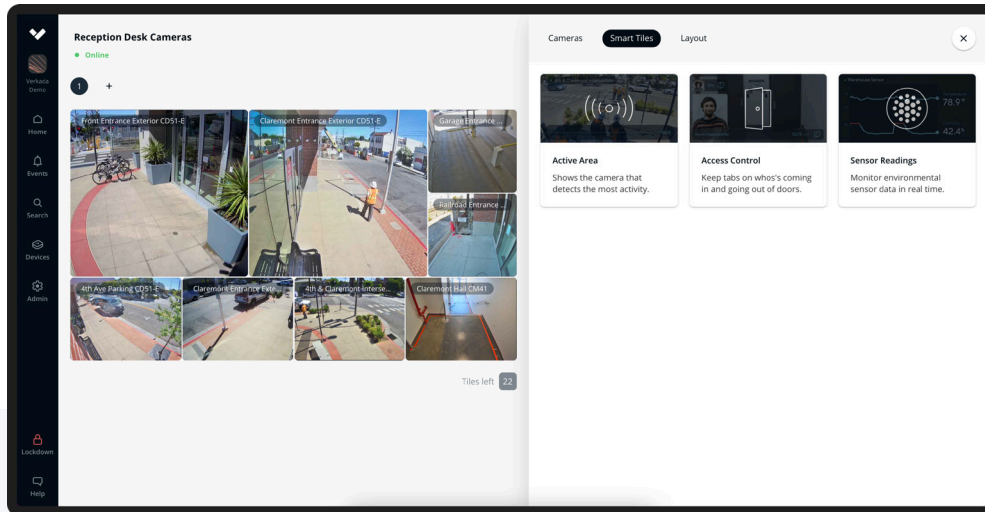

- Stream up to 300 cameras across 10 pages on a single display
- Ultra-low latency with crisp video playback
- Administrator managed device without requiring additional accounts
- Plug-and-play with zero local configuration needed
- Easily configure Smart Tiles and layout display from Command
- Automatically restarts after a power outage
- 10-year warranty

Smart Tiles

Easily configure your video wall using Smart Tiles from Command to prioritize camera feeds with high motion activity, door access control events and environmental data in real-time.

Active area

The active area tile allows customers to see the camera which has the most motion. This tile will dynamically switch to the camera that has the most motion in its field of view automatically. This is great for users to easily see where in their facility activity is happening and decide if it is something they need to act upon. There is also a graph at the bottom that shows over time when motion was detected the most.

Access Control

The Access Control tile shows customers a live list of Access events alongside the camera feed of that event. Door events (opens, Door Held Opens, Door Forced Opens) and badge ins show in a feed with the corresponding camera footage. Customers can quickly see when their employees are going through the building.