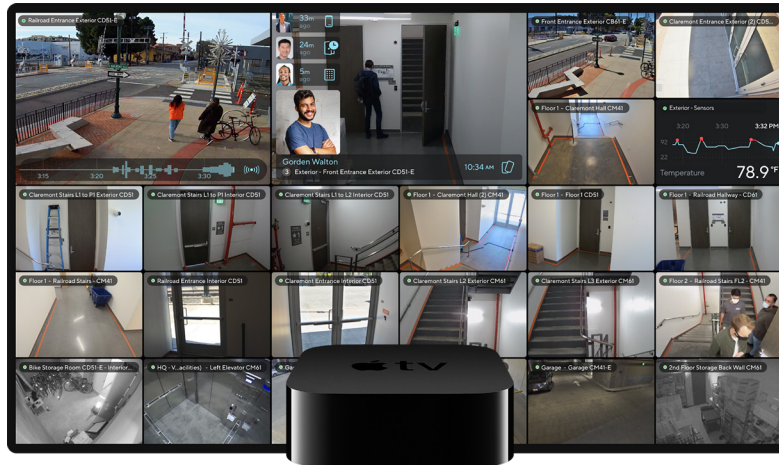

Optimized for Live Viewing

Overview

The VX52 is a dedicated device that streams up to 300 camera feeds (30 cameras per page, up to 10 pages) to any display with ultra-low latency, crisp video playback, customizable Smart Tiles and layouts. Built on the powerful Apple TV 4K platform, the VX52 is the viewing platform of choice for customers with mission-critical real-time viewing requirements.

Administrator managed device

Admins can remotely manage the VX52, select video feeds and Smart Tiles to display as well as customize layouts. Non-admin viewers do not need accounts, cannot access historical footage and cannot modify display settings.

Plug-and-play by design

Simply connect the device to your network via ethernet or wifi and project on a display. The VX52 is ready to stream in minutes with zero configuration needed.

Stable and resilient

The active area tile allows customers to see the camera which has the most motion. This tile will dynamically switch to the camera that has the most motion in its field of view automatically. This is great for users to easily see where in their facility activity is happening and decide if it is something they need to act upon. There is also a graph at the bottom that shows over time when motion was detected the most.