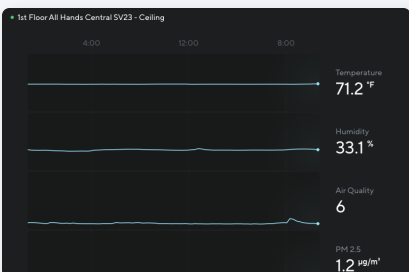

Smart Tiles

Easily configure your video wall using Smart Tiles from Command to prioritize camera feeds with high motion activity, door access control events and environmental data in real-time.

Active area

The active area tile allows customers to see the camera which has the most motion. This tile will dynamically switch to the camera that has the most motion in its field of view automatically. This is great for users to easily see where in their facility activity is happening and decide if it is something they need to act upon. There is also a graph at the bottom that shows over time when motion was detected the most.

Air Quality

The Sensor tile shows customers the current readings of their sensor deployment. Each tile is assigned to a specific sensor and customers can configure which readings to show on each tile. Customers can see if any of their sensors' readings are abnormal at a glance to make sure they are on top of their facility.