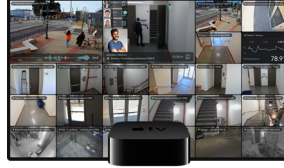

Viewing Station Tech Specs

VX52

Viewing Station features

Supported Displays	One display per station	Number of Streams	Up to 300 cameras (local and remote); 30 per page
Supported Resolution	Up to 4096 x 2160 resolution	CPU	A12 Bionic chip with 64-bit architecture

Power and network

Connectivity	RJ-45 cable connector; 10/100/1000 Mbps	Wifi Connectivity	802.11ax WiFi 6 with MIMO
Connectors	HDMI 2.1 port, gigabit ethernet		

General

Operating Temperature	0°C to 35°C / 32°F to 95°F	Humidity	0 to 95%
Storage Temperature	-20°C to 45°C / -4°F to 113°F	Warranty	10 Years
Operating Altitude	Up to 3000m / 10,000ft	Included Accessories	HDMI cord, setup guide, power cord, Apple TV remote

Mechanical

Weight	425g / 15oz	Body	Recycled aluminum and plastic
Dimensions	H: 35.6mm / 1.4in L: 99.1mm / 3.9in W: 99.1mm / 3.9in