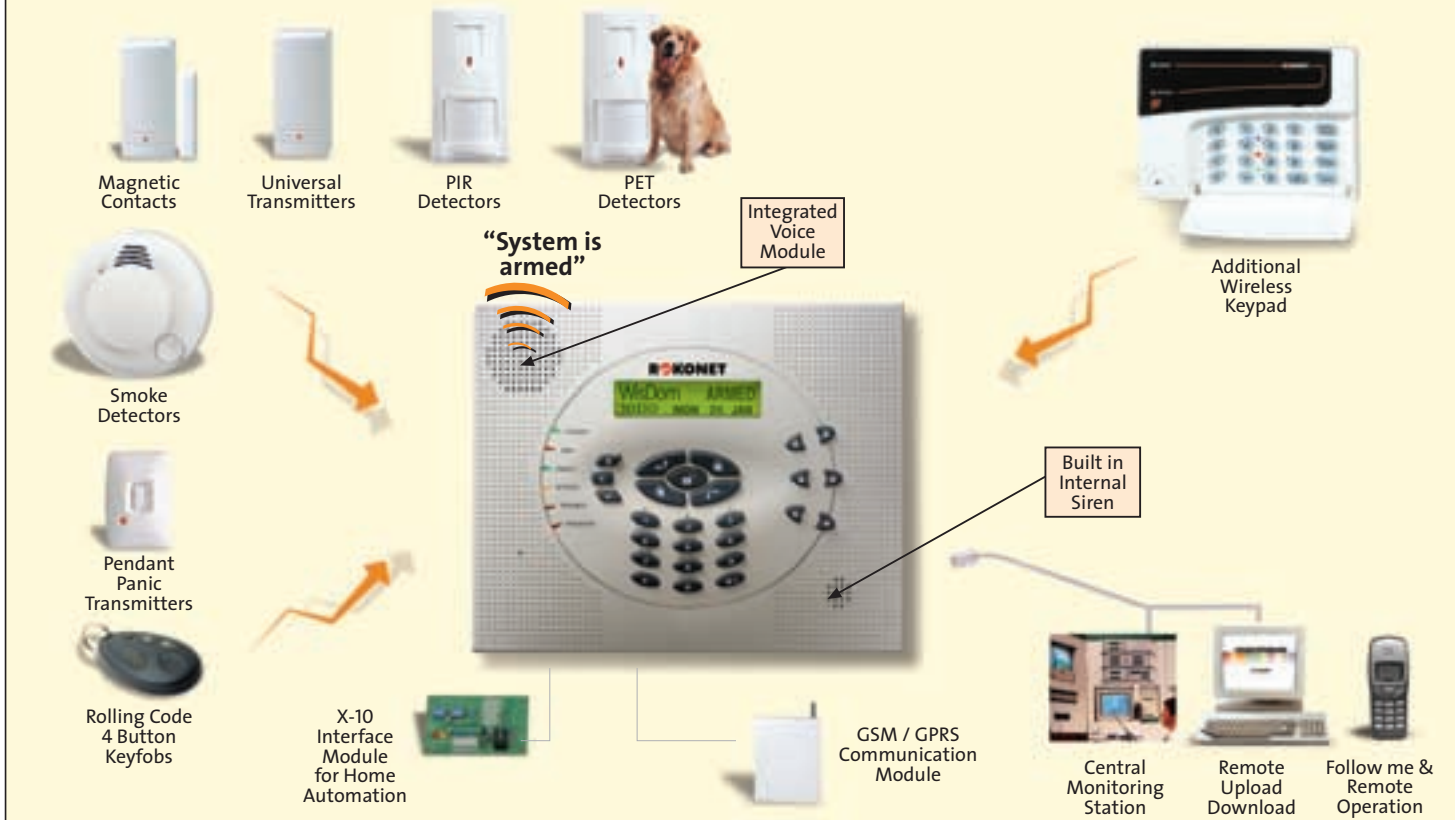

Installer

- Simple programming logic – fully menu driven
- Wireless calibration and adjustable threshold level, enables higher false alarm immunity
- Actual transmitter signal strength and RF noise displayed on LCD, eliminating the need for an external strength meter
- All detectors supervised for presence, low battery, jamming and tamper
- Supports all major central station reporting formats
- Windows based remote and local Upload/Download
- GSM/GPRS module for Central Station reporting, SMS messages, voice messages and Upload/Download operation

End-User

- Full voice menu guide enables simple remote phone operation
- Built-in two way voice communication to the premises
- Local announcement and feedback of system status
- Family message center
- X-10 for device control via existing AC wiring
- Dedicated buttons for simple emergency notification
- Quick key operation of user functions
- Full volume control of voice messages and system sounds
- Rechargeable batteries, replaceable without opening the unit

WisDom Configuration

© 4/2004 ROKONET Electronics Ltd.

ROKONET

R I S C O G R O U P

www.rokonet.com

U.S.A - Rokonet Industries U.S.A Inc.
Toll Free: 1-800-344-2025, Tel: +305-592-3820, Fax: +305-592-3825, E-mail: sales@rokonetusa.com

UNITED KINGDOM - Rokonet UK Ltd.
Free Phone: 0800-269-881, Tel: +44-1527-576765, Fax: +44-1527-576816, E-mail: sales@rokonet.co.uk

ITALY - Rokonet Electronics S.R.L.
Tel: +39 02 392 5354, Fax: +39 02 392 5131, E-mail: info@rokonet.it

BRASIL - Rokonet Brasil Ltda.
Tel: +55-11-3661-8767, Fax: +55-11-3661-7783, E-mail: rokonet@rokonet.com.br

ISRAEL - Rokonet Electronics Ltd.
Tel: +972(0)3-963-7777, Fax: +972(0)3-961-6584, E-mail: info@rokonet.co.il