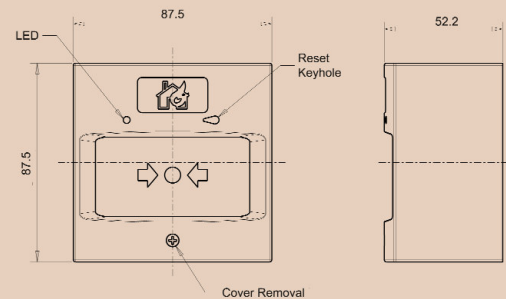

Part No.	Colours	Audibility at 1m	Tones	Voltage	Current
17-970303	Red	Up to 85dB (A)	1	Type 23A battery	N/A

IP Rating: Indoor   Rating: Continuous   Frequency: N/A   Operating Temp: -5°C to +65°C
Construction: Flame Retardant ABS   Cable Entries: N/A   Weight: 0.2kg   Compliance: Type A call point (EN54 11)