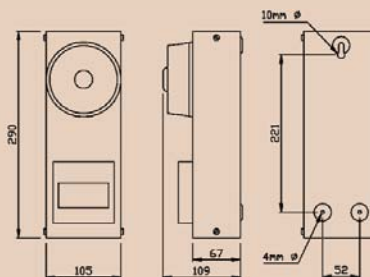

### Applications

- Fire alarm

Part No.	Colours	Audibility at 1m	Tones	Voltage	Current
18-980181	Red	Up to 97dB (A)	3	LR14 battery	N/A

IP Rating: Indoor    Rating: Continuous    Frequency: N/A    Operating Temp: -15°C to +45°C  
Construction: Steel Case    Cable Entries: N/A    Weight: 1.5kg