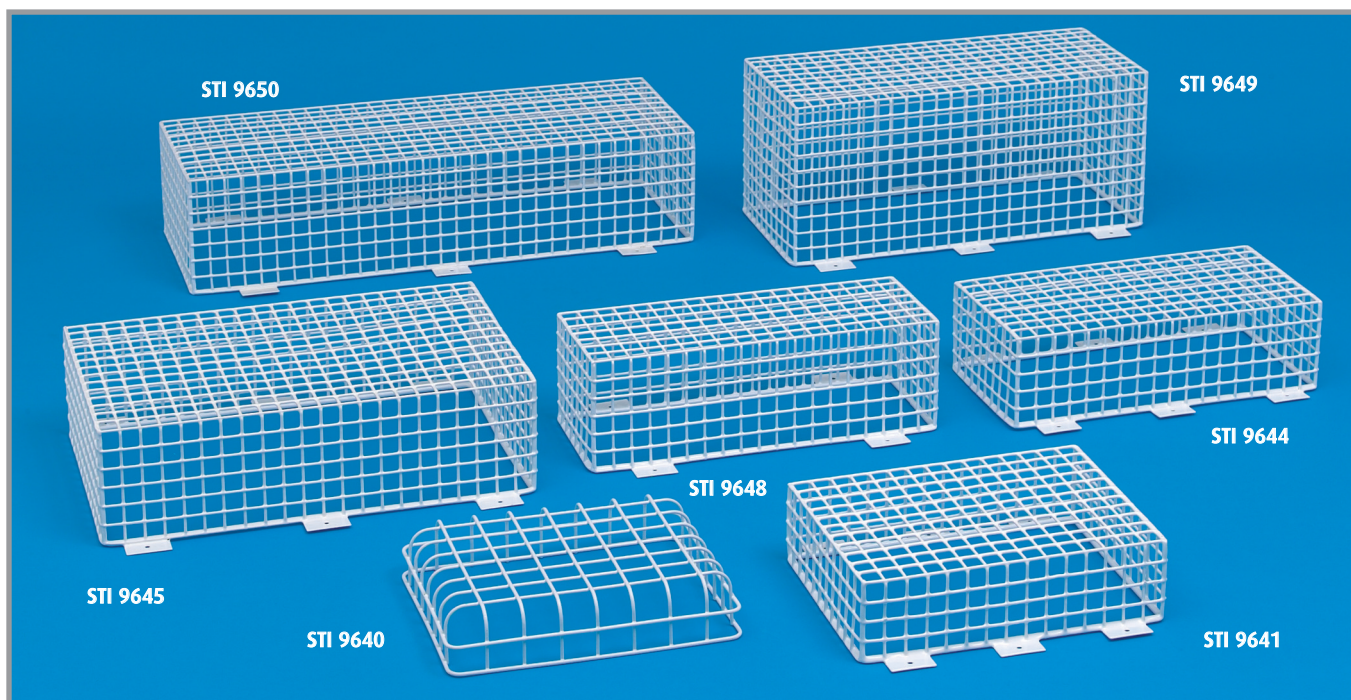

EMERGENCY LIGHTING CAGES

MODELS AVAILABLE

	HEIGHT	WIDTH	DEPTH
STI 9640	270mm (10.7")	340mm (13.4")	65mm (2.5")
STI 9641	273mm (10.7")	372mm (14.6")	100mm (4")
STI 9644	220mm (8.7")	450mm (17.7")	128mm (5")
STI 9645	350mm (13.8")	550mm (21.7")	150mm (5.9")
STI 9648	160mm (6.3")	460mm (18.11")	150mm (5.9")
STI 9649	246mm (9.7")	575mm (22.6")	256mm (10")
STI 9650	275mm (10.8")	778mm (30.6")	180mm (7")

STI 9644

▼ Emergency Lighting Cages dimensions and technical information (STI 9640, STI 9641, STI 9644, STI 9645, STI 9648, STI 9649 & STI 9650)