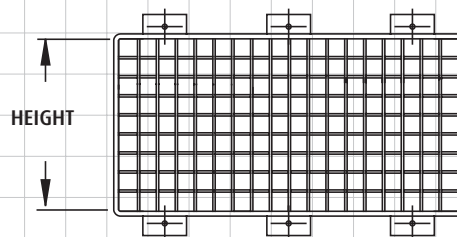

EXTERNAL LIGHTING & CCTV CAGES

STI Steel Cages Catalogue – External Lighting & CCTV Cages

STI 9646

STI 9625

MODELS AVAILABLE

	HEIGHT	WIDTH	DEPTH
STI 9625	244mm (9.5")	195mm (7.5")	325mm (12.8")
STI 9626	525mm (20.6")	450mm (17.7")	306mm (12")
STI 9627	404mm (15.9")	400mm (15.7")	410mm (16")
STI 9644	220mm (8.7")	450mm (17.7")	128mm (5")
STI 9646	498mm (19.6")	498mm (19.6")	514mm (20")
STI 9647	634mm (25")	634mm (25")	660mm (26")

▼ External Lighting & CCTV Cages dimensions and technical information (STI 9625, STI 9626, STI 9627, STI 9644, STI 9646 & STI 9647)

STI 9646 & STI 9647 TOP VIEW

STI 9644 TOP VIEW

STI 9646 & STI 9647 SIDE VIEW