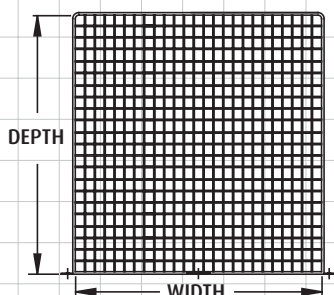

EXTERNAL LIGHTING & CCTV CAGES

STI Steel Cages Catalogue – External Lighting & CCTV Cages

STI 9646

STI 9625

MODELS AVAILABLE

	HEIGHT	WIDTH	DEPTH
STI 9625	244mm (9.5")	195mm (7.5")	325mm (12.8")
STI 9626	525mm (20.6")	450mm (17.7")	306mm (12")
STI 9627	404mm (15.9")	400mm (15.7")	410mm (16")
STI 9644	220mm (8.7")	450mm (17.7")	128mm (5")
STI 9646	498mm (19.6")	498mm (19.6")	514mm (20")
STI 9647	634mm (25")	634mm (25")	660mm (26")

▼ External Lighting & CCTV Cages dimensions and technical information (STI 9625, STI 9626, STI 9627, STI 9644, STI 9646 & STI 9647)

STI 9646 & STI 9647 TOP VIEW

STI 9644 TOP VIEW

STI 9646 & STI 9647 SIDE VIEW