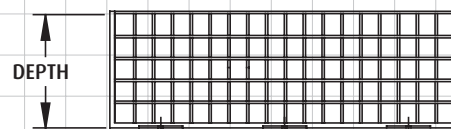

EXTERNAL LIGHTING & CCTV CAGES

STI Steel Cages Catalogue – External Lighting & CCTV Cages

STI 9646

STI 9625

MODELS AVAILABLE

	HEIGHT	WIDTH	DEPTH
STI 9625	244mm (9.5")	195mm (7.5")	325mm (12.8")
STI 9626	525mm (20.6")	450mm (17.7")	306mm (12")
STI 9627	404mm (15.9")	400mm (15.7")	410mm (16")
STI 9644	220mm (8.7")	450mm (17.7")	128mm (5")
STI 9646	498mm (19.6")	498mm (19.6")	514mm (20")
STI 9647	634mm (25")	634mm (25")	660mm (26")

▼ External Lighting & CCTV Cages dimensions and technical information (STI 9625, STI 9626, STI 9627, STI 9644, STI 9646 & STI 9647)

STI 9646 & STI 9647 TOP VIEW

STI 9644 TOP VIEW

STI 9646 & STI 9647 SIDE VIEW