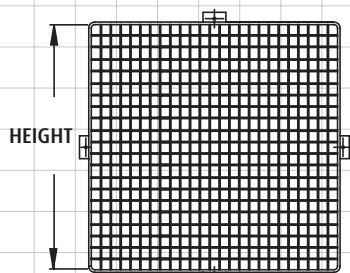

EXTERNAL LIGHTING & CCTV CAGES

STI Steel Cages Catalogue – External Lighting & CCTV Cages

STI 9646

STI 9625

MODELS AVAILABLE

	HEIGHT	WIDTH	DEPTH
STI 9625	244mm (9.5")	195mm (7.5")	325mm (12.8")
STI 9626	525mm (20.6")	450mm (17.7")	306mm (12")
STI 9627	404mm (15.9")	400mm (15.7")	410mm (16")
STI 9644	220mm (8.7")	450mm (17.7")	128mm (5")
STI 9646	498mm (19.6")	498mm (19.6")	514mm (20")
STI 9647	634mm (25")	634mm (25")	660mm (26")

▼ External Lighting & CCTV Cages dimensions and technical information (STI 9625, STI 9626, STI 9627, STI 9644, STI 9646 & STI 9647)

STI 9646 & STI 9647 TOP VIEW

STI 9644 TOP VIEW

STI 9646 & STI 9647 SIDE VIEW