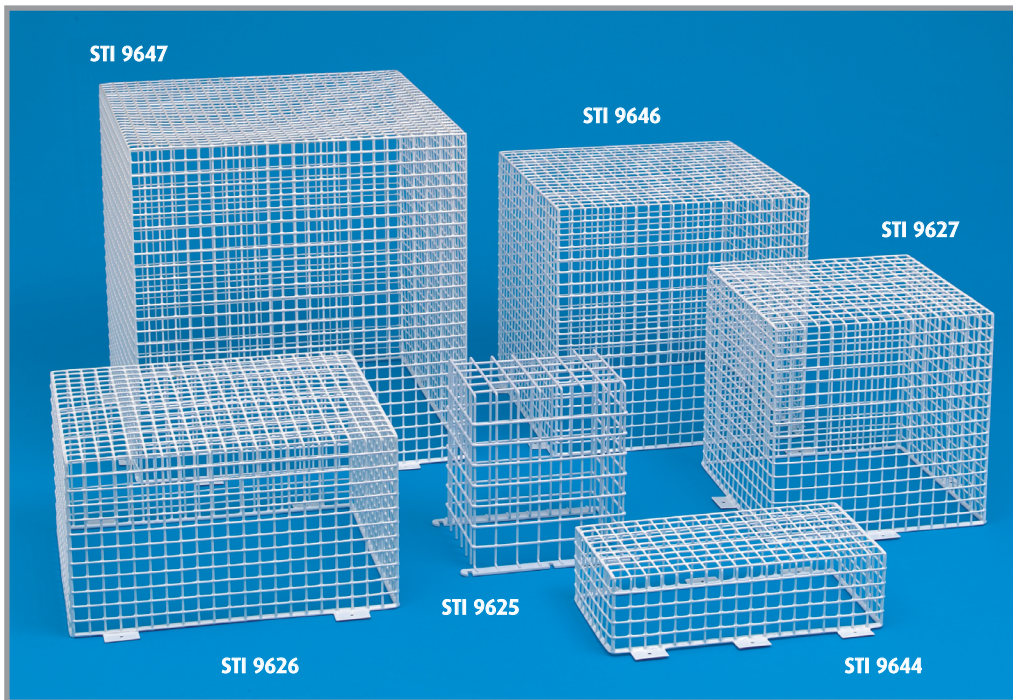

EXTERNAL LIGHTING & CCTV CAGES

STI Steel Cages Catalogue – External Lighting & CCTV Cages

STI 9646

STI 9625

MODELS AVAILABLE

	HEIGHT	WIDTH	DEPTH
STI 9625	244mm (9.5")	195mm (7.5")	325mm (12.8")
STI 9626	525mm (20.6")	450mm (17.7")	306mm (12")
STI 9627	404mm (15.9")	400mm (15.7")	410mm (16")
STI 9644	220mm (8.7")	450mm (17.7")	128mm (5")
STI 9646	498mm (19.6")	498mm (19.6")	514mm (20")
STI 9647	634mm (25")	634mm (25")	660mm (26")

▼ External Lighting & CCTV Cages dimensions and technical information (STI 9625, STI 9626, STI 9627, STI 9644, STI 9646 & STI 9647)

STI 9646 & STI 9647 TOP VIEW

STI 9644 TOP VIEW

STI 9646 & STI 9647 SIDE VIEW