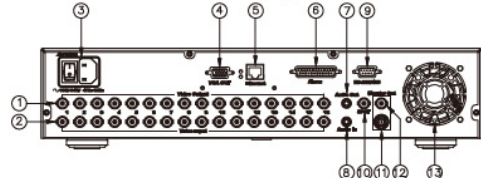

Back Panel Layout

1 Video Output	8 Audio Input
2 Video Input	9 RS 232/485
3 Power	10 Spot Monitor Output
4 VGA Output	11 S-Video Output
5 Ethernet (RJ45)	12 Monitor Output
6 Alarm In	13 Fan
7 Audio Output	

Specifications

Model No.	GT 808HD	
	Video	
Mode	Triplex	
Image System	NTSC	PAL
Live-Time Resolution	720 x 480	720 x 576
Live-Time Display Rate	8 x 30 Frame/Sec	8 x 25 Frame/Sec
Split Screen	1, 4, 8	
Video Input	BNC x 8	
Video Looping	BNC x 8	
Video Output (BNC)	BNC x 1	
Video Output (Spot Monitor)	BNC x 1	
Video Output (S-Video)	Yes