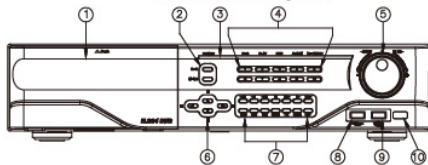

Front Panel Layout

1 CD-RW or DVD-RW (Optional)	6 Direction Keys
2 REC & Menu Key	7 Function Keys
3 LEDs	8 USB Port for Backup
4 Channel Keys	9 USB Port for Mouse
5 Jog Shuttle	10 IR Port for Remote Control

Back Panel Layout

1 Video Output	8 Audio Input
2 Video Input	9 RS 232/485
3 Power	10 Spot Monitor Output
4 VGA Output	11 S-Video Output
5 Ethernet (RJ45)	12 Monitor Output
6 Alarm In	13 Fan
7 Audio Output	

Specifications

Model No.	GT 808HD	
	Video	
Mode	Triplex	
Image System	NTSC	PAL
Live-Time Resolution	720 x 480	720 x 576
Live-Time Display Rate	8 x 30 Frame/Sec	8 x 25 Frame/Sec
Split Screen	1, 4, 8	
Video Input	BNC x 8	
Video Looping	BNC x 8	
Video Output (BNC)	BNC x 1	
Video Output (Spot Monitor)	BNC x 1	
Video Output (S-Video)	Yes	

Model No.	GT 808HD
Firmware Update	USB Host & Update Online
Others	
Power Input	AC 90V ~ 260V
Dimensions (W x H x D)	430mm (w) x 88mm (h) x 382mm (d)
Weight (Kg)	6.3Kg
Operation Temperature	0 – 40°C