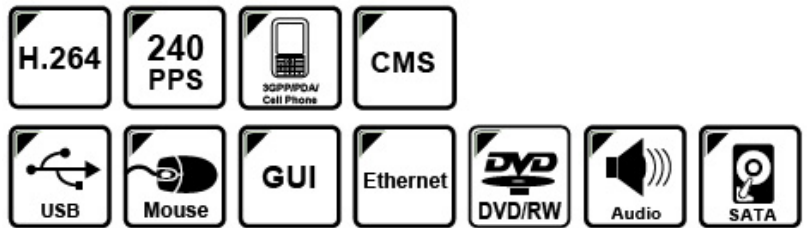

GT 808HD

8 Channel DVR

with Remote Access, Audio Streaming & 3GPP Support

Main Features

- 8 Channel Triplex DVR
- H.264 Video Compression
- Up to 240 PPS
- Individual channel setup for recording rate & quality
- Full remote access via web browser
- Up to 4 fully independent remote connections
- Remote live streaming audio
- Mobile phone and PDA remote access
- Support CMS (Central Management System)/3 GPP
- Half D1 recording with up to 100PPS in CIF mode
- Graphic User Interface (GUI) with mouse control
- IR Remote Control
- DVD/RW & USB Backup both Video and Audio
- VGA Output

Front Panel Layout

1 CD-RW or DVD-RW (Optional)	6 Direction Keys
2 REC & Menu Key	7 Function Keys
3 LEDs	8 USB Port for Backup
4 Channel Keys	9 USB Port for Mouse
5 Jog Shuttle	10 IR Port for Remote Control

Specifications

Model No.	GT 808HD	
	Video	
Mode	Triplex	
Image System	NTSC	PAL
Live-Time Resolution	720 x 480	720 x 576
Live-Time Display Rate	8 x 30 Frame/Sec	8 x 25 Frame/Sec
Split Screen	1, 4, 8	
Video Input	BNC x 8	
Video Looping	BNC x 8	
Video Output (BNC)	BNC x 1	
Video Output (Spot Monitor)	BNC x 1	
Video Output (S-Video)	Yes	

Model No.	GT 808HD
Firmware Update	USB Host & Update Online
Others	
Power Input	AC 90V ~ 260V
Dimensions (W x H x D)	430mm (w) x 88mm (h) x 382mm (d)
Weight (Kg)	6.3Kg
Operation Temperature	0 – 40°C