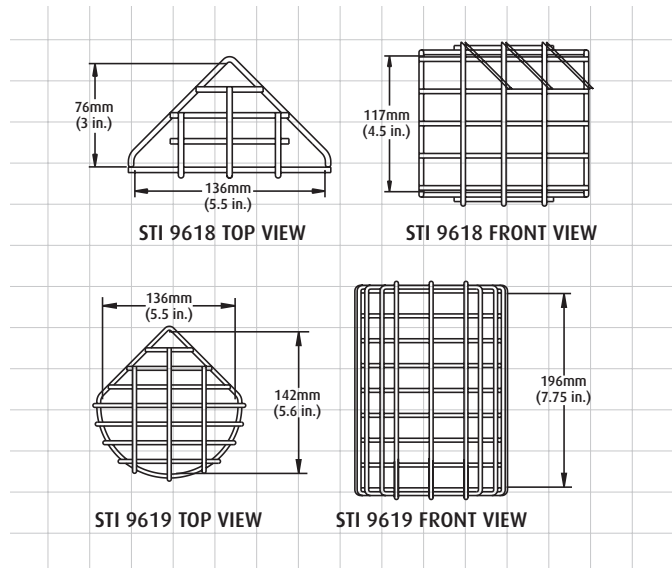

# MOTION DETECTOR CAGES

▼ Motion Detector Cages (corner application) dimensions and technical information (STI 9618 & STI 9619)

## MODELS AVAILABLE \*Corner Application

	HEIGHT	WIDTH	DEPTH
STI 9618*	117mm (4.5")	136mm (5.5")	76mm (3")
STI 9619*	196mm (7.75")	136mm (5.5")	142mm (5.6")
STI 9620	156mm (6.14")	102mm (4")	57mm (2.25")
STI 9621	171mm (6.75")	146mm (5.75")	108mm (4.25")
STI 9622	222mm (8.75")	102mm (4")	95mm (3.75")
STI 9623	196mm (7.75")	145mm (5.7")	152mm (6")
STI 9624	225mm (8.875")	140mm (5.5")	120mm (4.75")