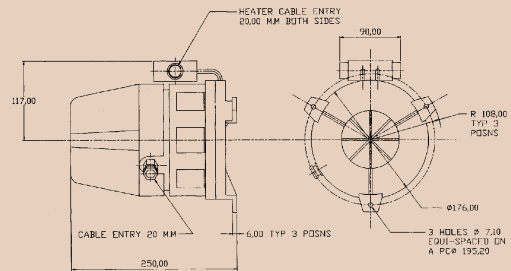

- Fire
- Security
- Industrial
- Railway/Marine
- Hazardous Area
- Public Warning

Part No.	Colours	Audibility at 1m	Tones	Voltage	Current
18-980041	Grey	Up to 116 dB (A)	1	24V DC	8A
18-980036	Grey	Up to 125 dB (A)	1	110V AC/DC	3.7A
18-980038	Grey	Up to 125 dB (A)	1	230V AC/DC	2.1A

IP Rating: IP55 **Rating:** Continuous **Frequency:** 900Hz **Operating Temp:** -30°C to +45°C
Construction: Cast Aluminium Body, Noryl Rotor **Cable Entries:** 1 **Weight:** 4.5kg