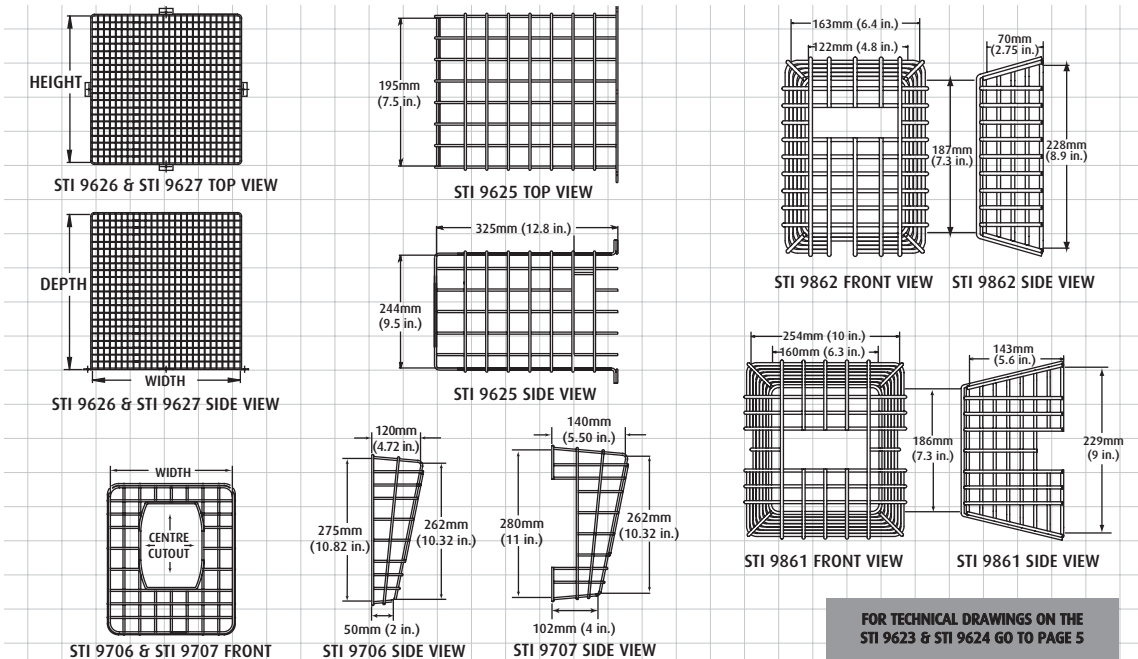

## MODELS AVAILABLE

	HEIGHT	WIDTH	DEPTH
STI 9623	196mm (7.75")	145mm (5.7")	152mm (6")
STI 9624	225mm (8.875")	140mm (5.5")	120mm (4.72")
STI 9625	260mm (10")	195mm (7.5")	325mm (12.8")
STI 9626	525mm (20.6")	450mm (17.7")	306mm (12")
STI 9627	404mm (15.9")	400mm (15.7")	410mm (16")
STI 9706	275mm (10.82")	237mm (9.32")	120mm (4.72")
STI 9707	280mm (11")	244mm (9.62")	140mm (5.5")
STI 9861	186mm (7.3")	160mm (6.3")	143mm (5.63")
STI 9862	187mm (7.3")	122mm (4.8")	70mm (2.75")

STI 9624

STI 9625

▼ Smoke Beam Cages dimensions and technical information (STI 9623, STI 9624, STI 9625, STI 9626, STI 9627, STI 9706, STI 9707, STI 9861 & STI 9862)

FOR TECHNICAL DRAWINGS ON THE STI 9623 & STI 9624 GO TO PAGE 5