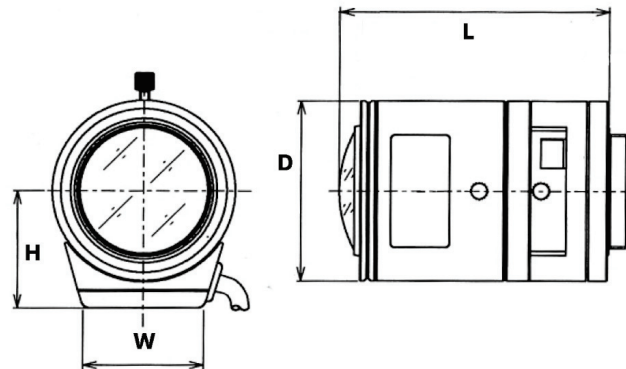

Lens Type	L mm (in)	D mm (in)	H mm (in)	W mm (in)
LTC 3364/40	59 (2.32)	44 (1.73)	26.2 (1.03)	26.4 (1.04)
LTC 3374/40	59.2 (2.33)	41 (1.61)	33.2 (1.31)	25 (0.98)
LTC 3664/40	59 (2.32)	44 (1.73)	26.2 (1.03)	26.4 (1.04)