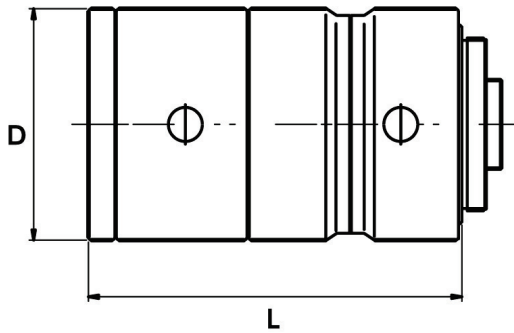

Installation/Configuration Notes

Lens Type	L mm (in)	D mm (in)
LTC 3271/40	86 (3.38)	54 (2.12)
LTC 3361/32	42 (1.65)	36 (1.42)
LTC 3361/40	59 (2.32)	44 (1.73)
LTC 3361/50	55 (2.17)	34 (1.34)
LTC 3361/60	45.3 (1.78)	33 (1.3)
LTC 3371/20	59.2 (2.33)	44 (1.73)
LTC 3371/50	61.5 (2.42)	44 (1.73)

Lens Type	L mm (in)	D mm (in)	H mm (in)	W mm (in)
LTC 3264/30	43.5 (1.71)	34 (1.34)	42.6 (1.68)	38.6 (1.52)
LTC 3274/41	77 (3.03)	42 (1.65)	56.8 (2.24)	46.5 (1.83)
LTC 3364/21	44 (1.73)	35.2 (1.39)	45.7 (1.8)	40.4 (1.59)
LTC 3364/31	44 (1.73)	35.2 (1.39)	45.7 (1.8)	40.4 (1.59)
LTC 3364/50	55 (2.17)	34 (1.34)	46 (1.81)	40 (1.57)
LTC 3364/60	45.3 (1.78)	33 (1.3)	46.5 (1.83)	39 (1.54)
LTC 3374/50	61.5 (2.42)	44 (1.73)	52.2 (2.06)	44.4 (1.75)

4-pin Connector (Front view)

Passive-iris 4-pin

- Pin 1: Damping coil -
- Pin 2: Damping coil +
- Pin 3: Driving coil + (open)
- Pin 4: Driving coil -