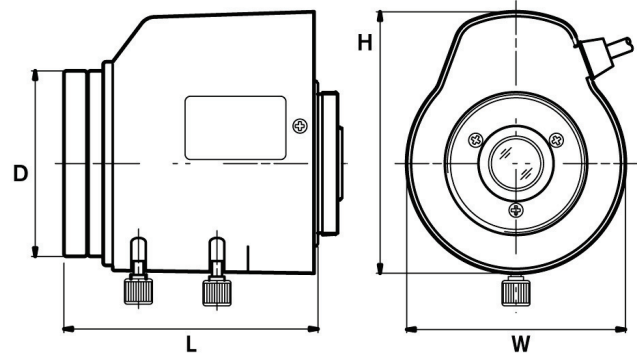

Installation/Configuration Notes

Lens Type	L mm (in)	D mm (in)
LTC 3271/40	86 (3.38)	54 (2.12)
LTC 3361/32	42 (1.65)	36 (1.42)
LTC 3361/40	59 (2.32)	44 (1.73)
LTC 3361/50	55 (2.17)	34 (1.34)
LTC 3361/60	45.3 (1.78)	33 (1.3)
LTC 3371/20	59.2 (2.33)	44 (1.73)
LTC 3371/50	61.5 (2.42)	44 (1.73)

Lens Type	L mm (in)	D mm (in)	H mm (in)	W mm (in)
LTC 3264/30	43.5 (1.71)	34 (1.34)	42.6 (1.68)	38.6 (1.52)
LTC 3274/41	77 (3.03)	42 (1.65)	56.8 (2.24)	46.5 (1.83)
LTC 3364/21	44 (1.73)	35.2 (1.39)	45.7 (1.8)	40.4 (1.59)
LTC 3364/31	44 (1.73)	35.2 (1.39)	45.7 (1.8)	40.4 (1.59)
LTC 3364/50	55 (2.17)	34 (1.34)	46 (1.81)	40 (1.57)
LTC 3364/60	45.3 (1.78)	33 (1.3)	46.5 (1.83)	39 (1.54)
LTC 3374/50	61.5 (2.42)	44 (1.73)	52.2 (2.06)	44.4 (1.75)

4-pin Connector (Front view)

Passive-iris 4-pin

- Pin 1: Damping coil -
- Pin 2: Damping coil +
- Pin 3: Driving coil + (open)
- Pin 4: Driving coil -